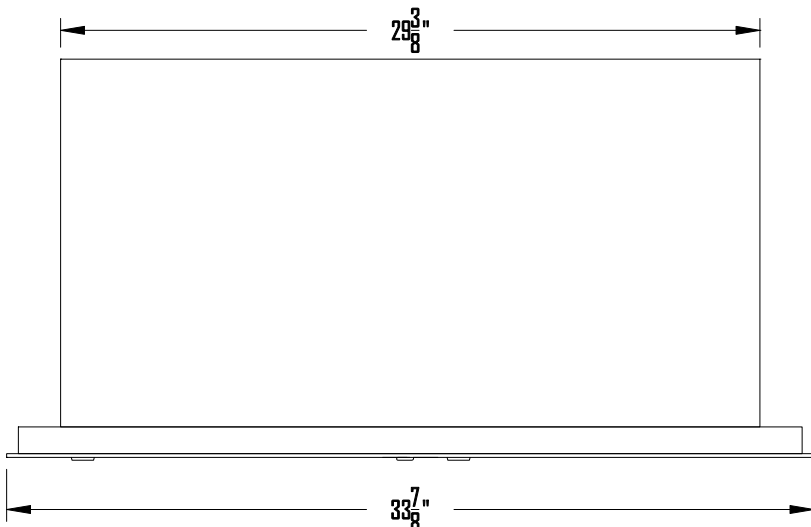

SIDE VIEW

TOP VIEW

2B GLOBAL INC.									
DRAWING NO. 2B-USPS-020-STD-01					DRAWING TITLE: Horizontal Mailboxes - Std 4C				
DATE 11 SEP. 2007					FRONT LOADER, DOUBLE COLUMN & MASTER DOOR				
SCALE	1:8	SIZE	A4	REVISION NO.	0	SHEET	1	OF	1