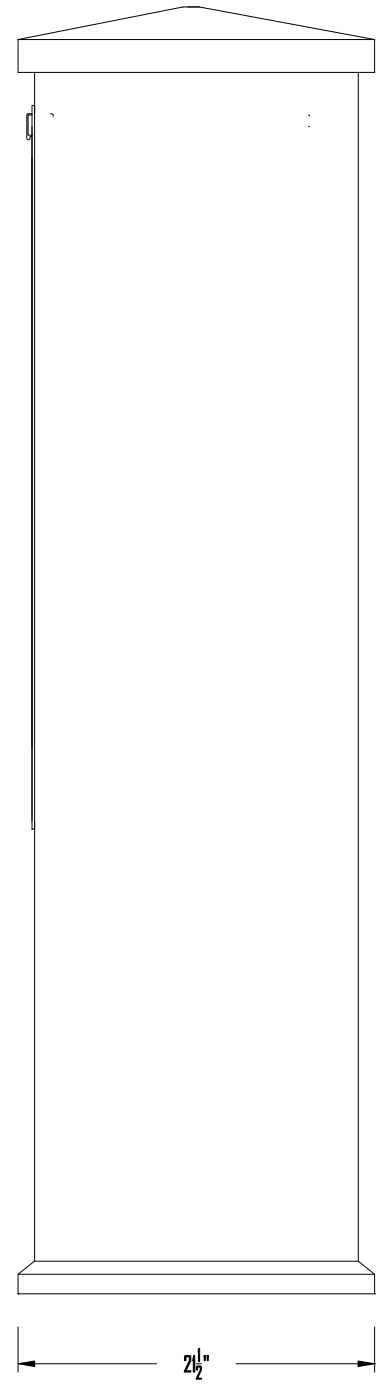

FRONT VIEW

SIDE VIEW

TOP VIEW

model: **KS9**
9 Tenant Doors

2B GLOBAL INC.					
PROJECT NO. 2B-102PC-KS9-STD-01	DRAWING TITLE: MAILBOX KIOSK SERIES WITH USB-4C MAILBOXES				
DATE 17 SEP. 2007	SCALE 1/8"	SIZE A4	REVISION NO. 0	SHEET 1	OF 1