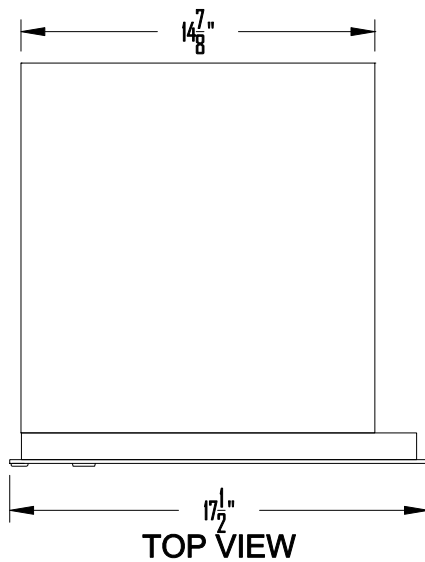

SIDE VIEW

TOP VIEW

2B GLOBAL INC.							
DRAWING NO. 2B-USPS-PIS-STD-01				DRAWING TITLE: Horizontal Mailboxes - Std 4C FRONT LOADER, SINGLE COLUMN & MASTER DOOR			
DATE		17 SEP. 2007		REVISION NO.		0	
SCALE	1:8	SIZE	A4	SHEET	1 OF 1		