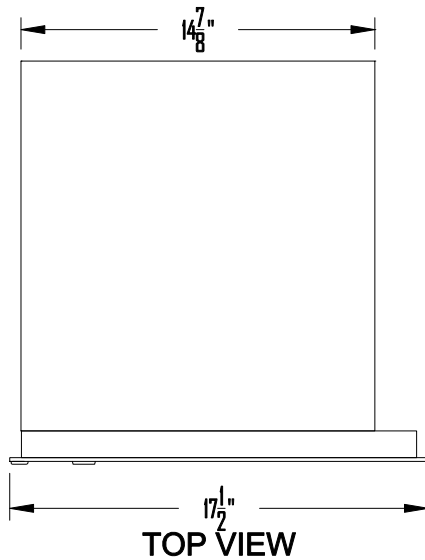

SIDE VIEW

TOP VIEW

2B GLOBAL INC.							
DRAWING NO. 2B-USPS-P2SS-STD-01				DRAWING TITLE: Horizontal Mailboxes - Std 4C			
DATE 17 SEP. 2007				FRONT LOADER, SINGLE MASTER DOOR			
SCALE	1:8	SIZE	A4	REVISION NO.	0	SHEET	1 OF 1