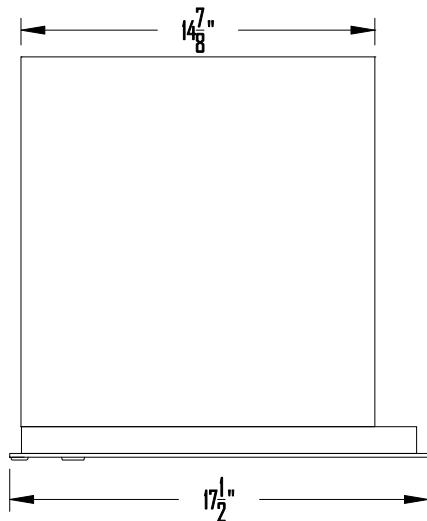

SIDE VIEW

TOP VIEW

ZB GLOBAL INC.							
DRAWING NO. ZB-USPS-SIDA-STO-01				DRAWING TITLE: Horizontal Mailboxes - Std 4C			
DATE		17 SEP. 2007		FRONT LOADER, SINGLE MASTER DOOR			
SCALE	1:8	SIZE	A4	REVISION NO.	0	SHEET	1 OF 1