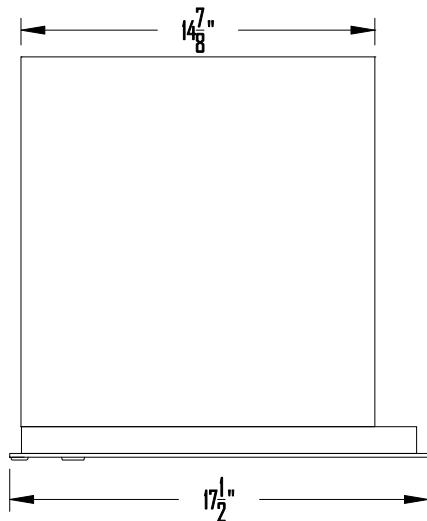

SIDE VIEW

TOP VIEW

ZB GLOBAL INC.							
DRAWING NO. 2B-USPS-S3-STD-01				DRAWING TITLE: Horizontal Mailboxes - Std 4C FRONT LOADER, SINGLE MASTER DOOR			
DATE	17 SEP. 2007			REVISION NO.	0	SHEET	1 OF 1
SCALE	1:8	SIZE	A4				