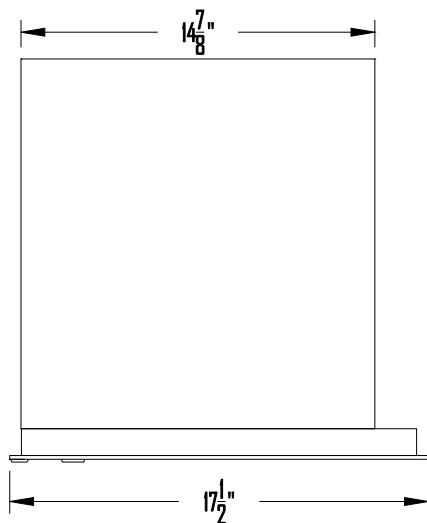

SIDE VIEW

TOP VIEW

<b>28 GLOBAL INC.</b>							
DRAWING NO. 28-USPS-SB-STD-01				DRAWING TITLE: Horizontal Mailboxes - Std 4C			
DATE 17 SEP. 2007				FRONT LOADER, SINGLE MASTER DOOR			
SCALE	1:8	SIZE	A4	REVISION NO.	0	SHEET	1 OF 1