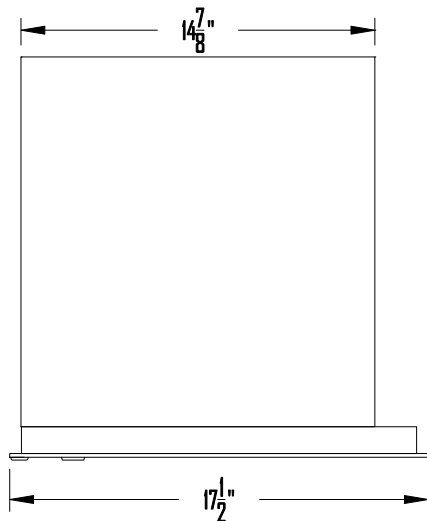

SIDE VIEW

TOP VIEW

28 GLOBAL INC.							
DRAWING NO. 28-USPS-S7-STD-01				DRAWING TITLE: Horizontal Mailboxes - Std 4C			
DATE 17 SEP. 2007				FRONT LOADER, SINGLE MASTER DOOR			
SCALE	1:8	SIZE	A4	REVISION NO.	0	SHEET	1 OF 1