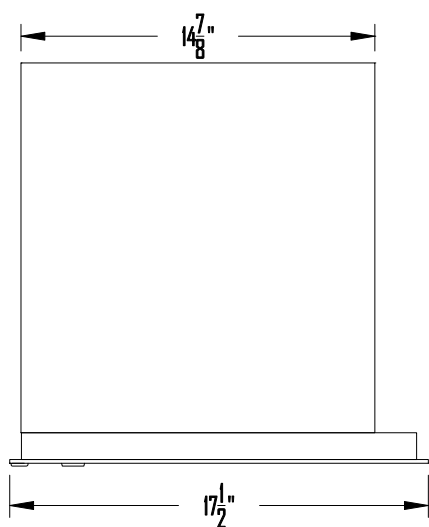

SIDE VIEW

TOP VIEW

28 GLOBAL INC.							
DRAWING NO. 28-USPS-SB-STD-01				DRAWING TITLE: Horizontal Mailboxes - Std 4C			
DATE 17 SEP. 2007				FRONT LOADER, SINGLE MASTER DOOR			
SCALE	1:8	SIZE	A4	REVISION NO.	0	SHEET	1 OF 1