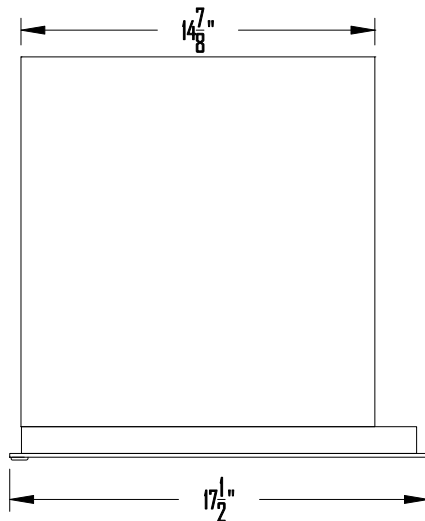

SIDE VIEW

TOP VIEW

2B GLOBAL INC.							
DRAWING NO. 2B-USPS-SB-STD-01				DRAWING TITLE: Horizontal Mailboxes - Std 4C FRONT LOADER, SINGLE MASTER DOOR			
DATE	17 SEP. 2007			REVISION NO.	0	SHEET	1 OF 1
SCALE	1:8	SIZE	A4				