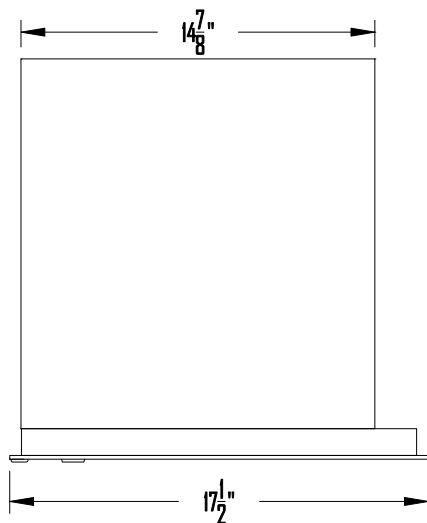

SIDE VIEW

TOP VIEW

<b>2B GLOBAL INC.</b>							
DRAWING NO. 2B-USPS-SD3-STD-01				DRAWING TITLE: Horizontal Mailboxes - Std 4C			
DATE 17 SEP. 2007				FRONT LOADER, SINGLE MASTER DOOR			
SCALE	1:8	SIZE	A4	REVISION NO.	0	SHEET	1 OF 1