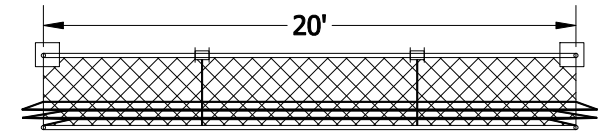

PLAN VIEW

#GS1 GRAND SLAM BATTING CAGE
 (_ # _) REQ'D

RIGHT ANGLE
 BEVEL GEAR DRIVE

ELEVATION