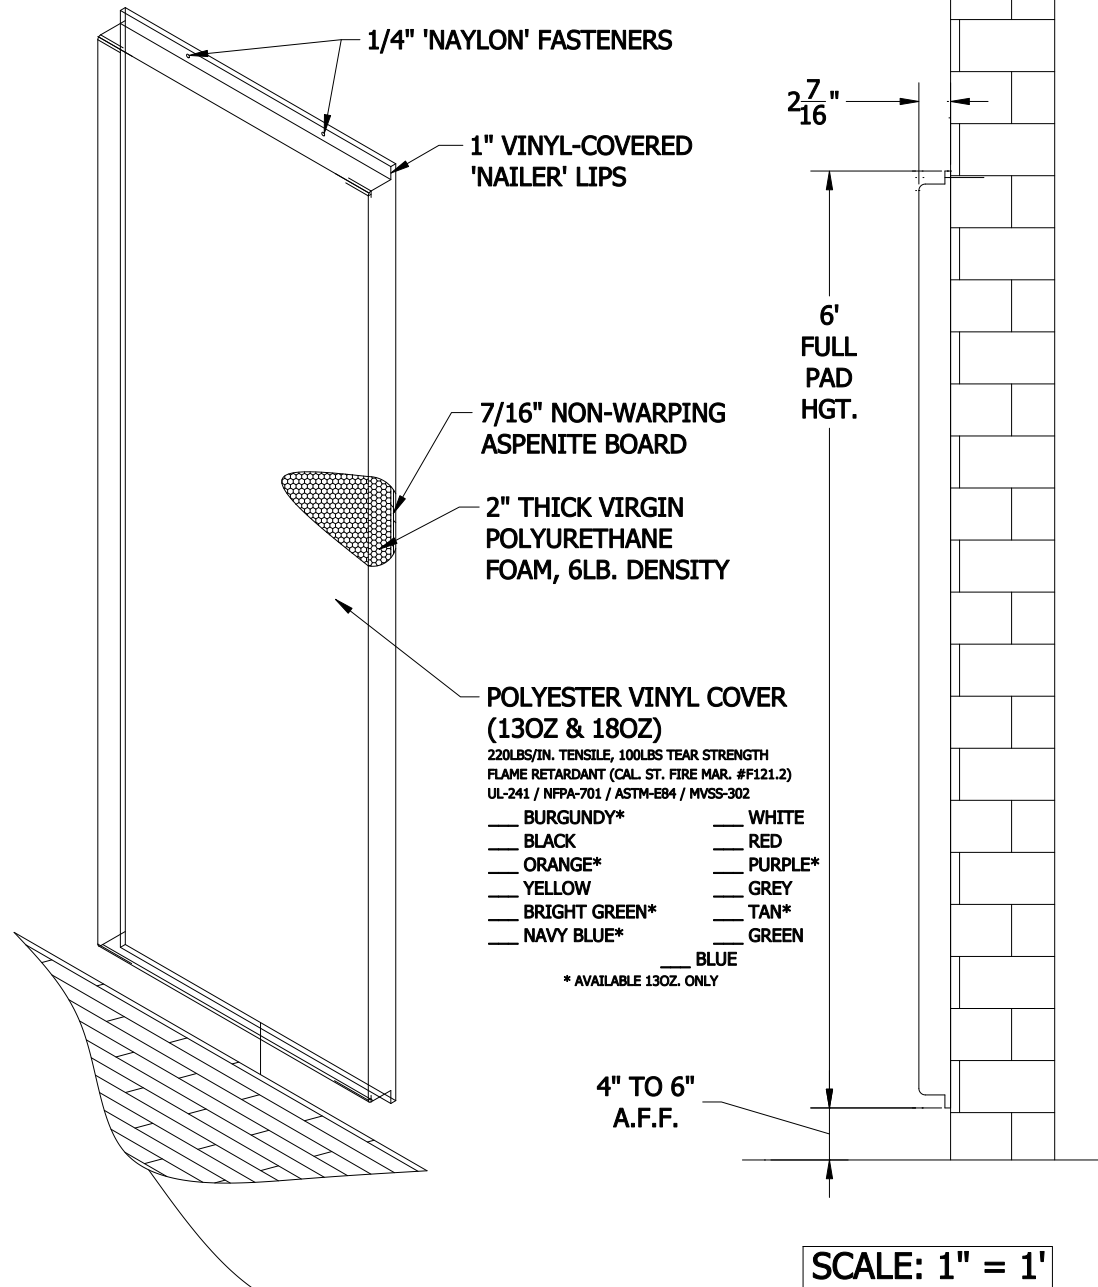

SWP - WALL PADDING - STANDARD

(#) REQ'D 2' X 6' (STD.)

 AALCO MANUFACTURING COMPANY 1650 AVENUE "H" ST. LOUIS, MO 63125 1-314-544-4300 1-800-537-1258 FAX: 1-314-544-2388 www.aalcoimg.com		PROJECT	
		CITY/STATE	
		ARCHITECT	
		DEALER	
CONTRACTOR		JOB NO.	DATE
REVISIONS	BY	SCALE	DRAWN BY SHEET
SPEC SECTION 11480			