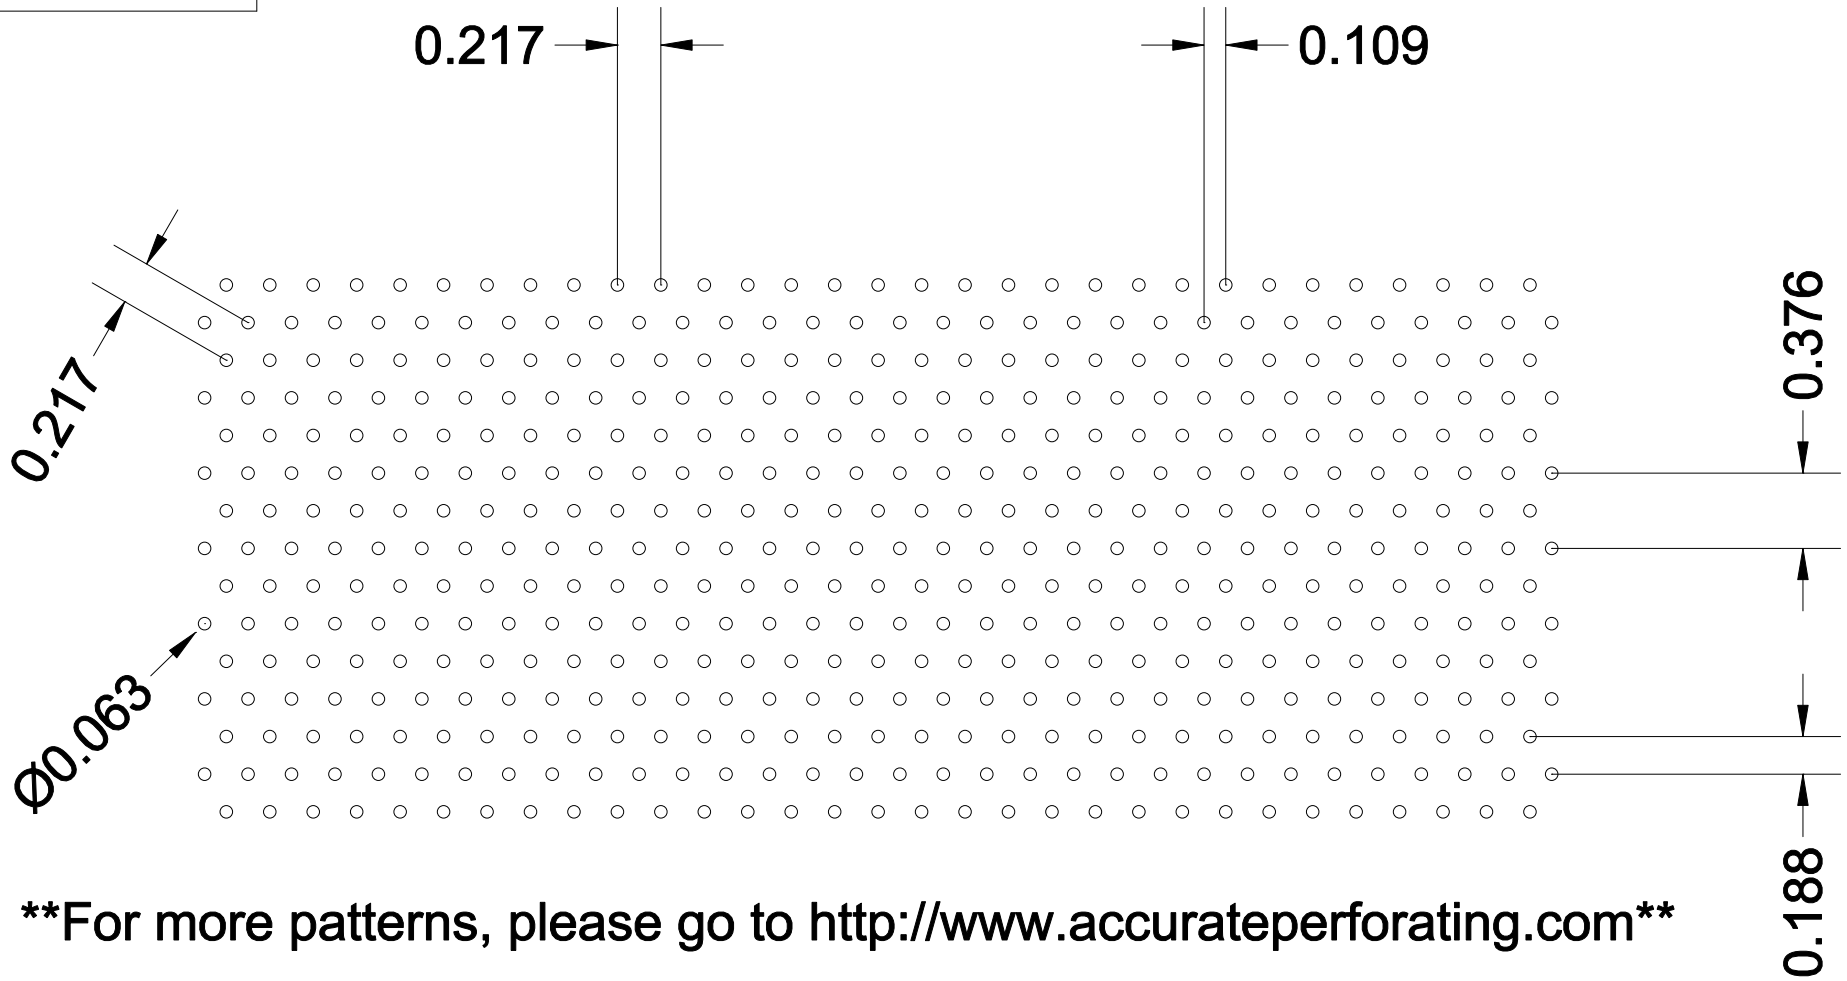

RS003

For more patterns, please go to <http://www.accurateperforating.com>

**** ACTUAL SIZE ****

PERFORATION PATTERN	Round Staggered
HOLE SIZE x CENTERS	.062" Dia. x .217" Ctrs.
OPEN AREA	08 %

3636 S. KEDZIE AVE. ~ CHICAGO, IL 60632 ~ P) 800-621-0273 F) 773-254-9453 ~ www.accurateperforating.com