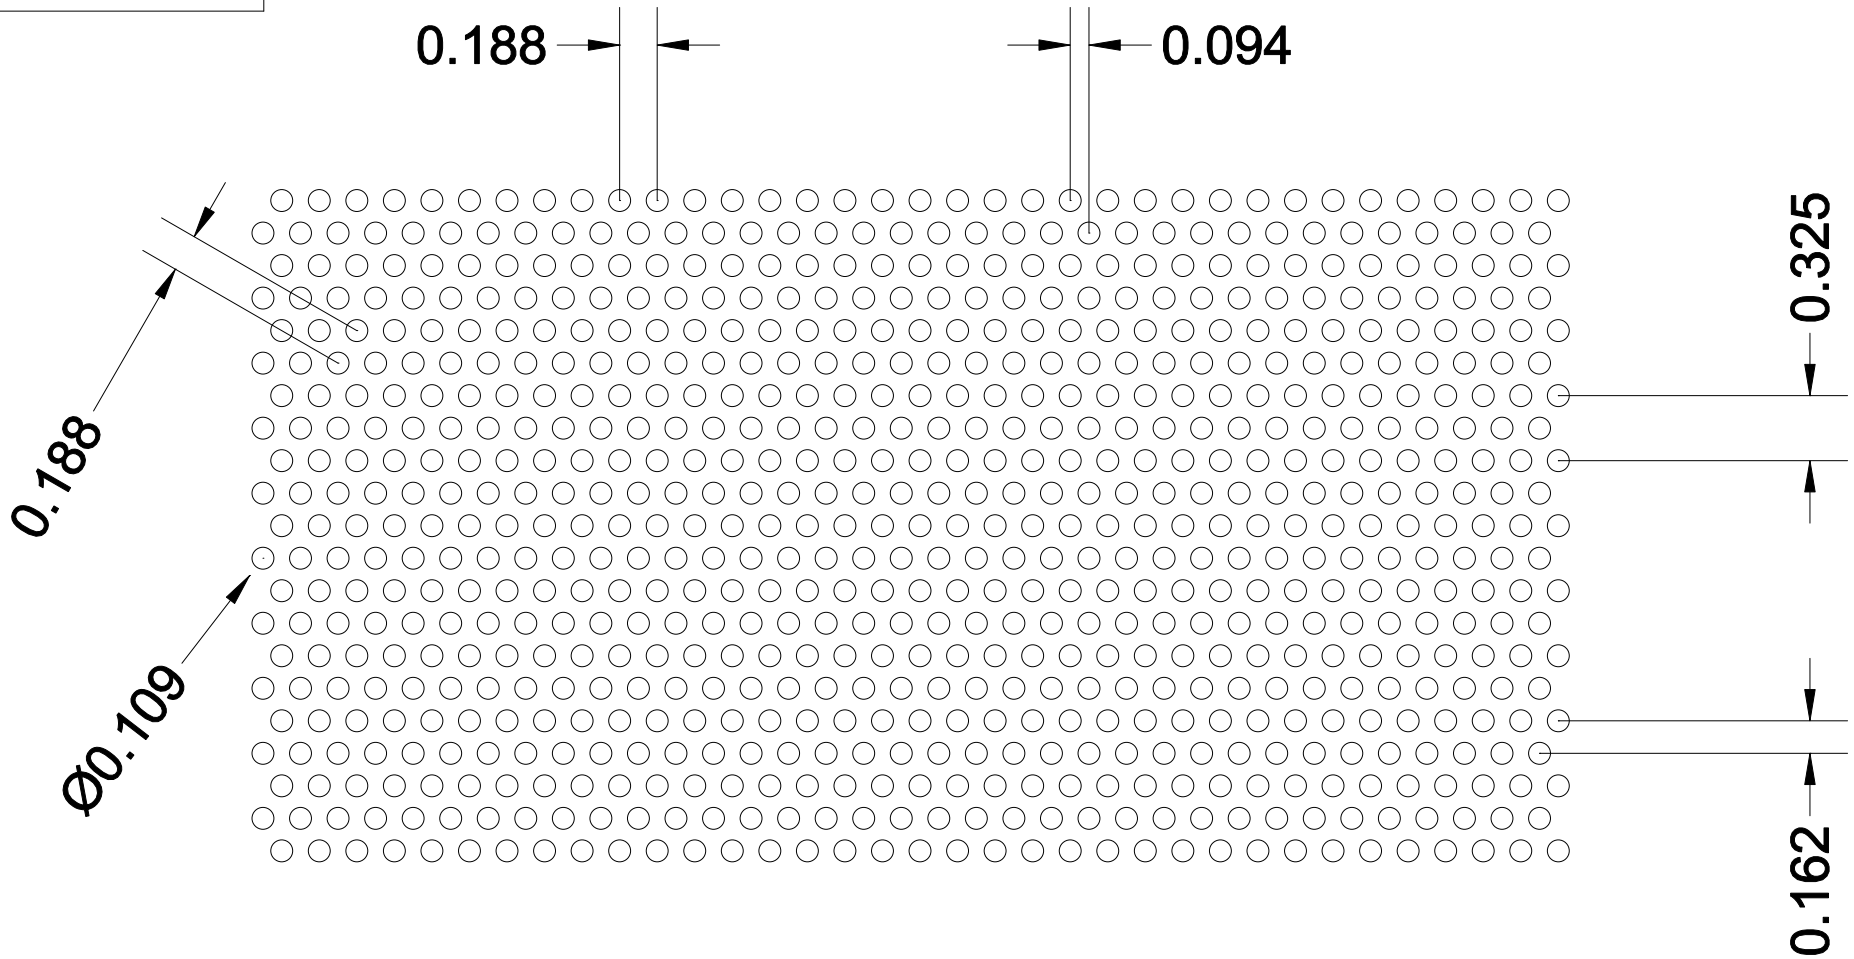

RS032

****For more patterns, please go to <http://www.accurateperforating.com>****

**** ACTUAL SIZE ****

PERFORATION PATTERN	Round Staggered
HOLE SIZE x CENTERS	.109" Dia. x .187" Ctrs.
OPEN AREA	31 %

3636 S. KEDZIE AVE. ~ CHICAGO, IL 60632 ~ P) 800-621-0273 F) 773-254-9453 ~ www.accurateperforating.com