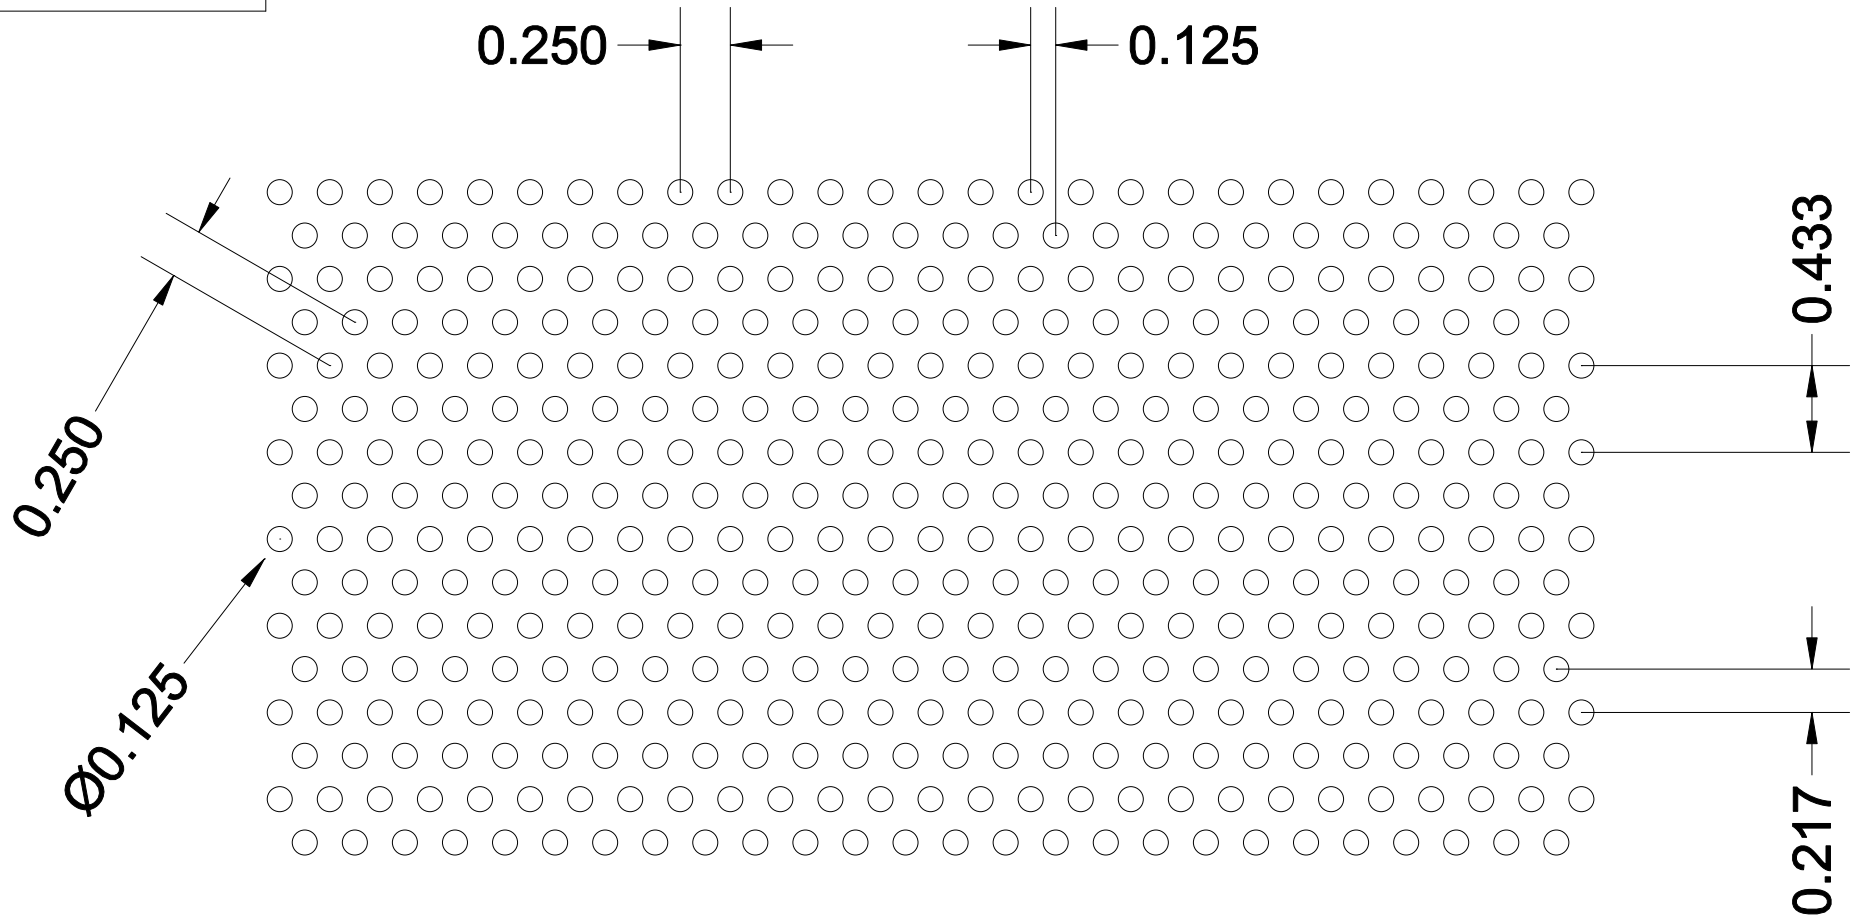

RS041

****For more patterns, please go to <http://www.accurateperforating.com>****

**** ACTUAL SIZE ****

PERFORATION PATTERN	Round Staggered
HOLE SIZE x CENTERS	.125" Dia. x .250" Ctrs.
OPEN AREA	23 %

3636 S. KEDZIE AVE. ~ CHICAGO, IL 60632 ~ P) 800-621-0273 F) 773-254-9453 ~ www.accurateperforating.com