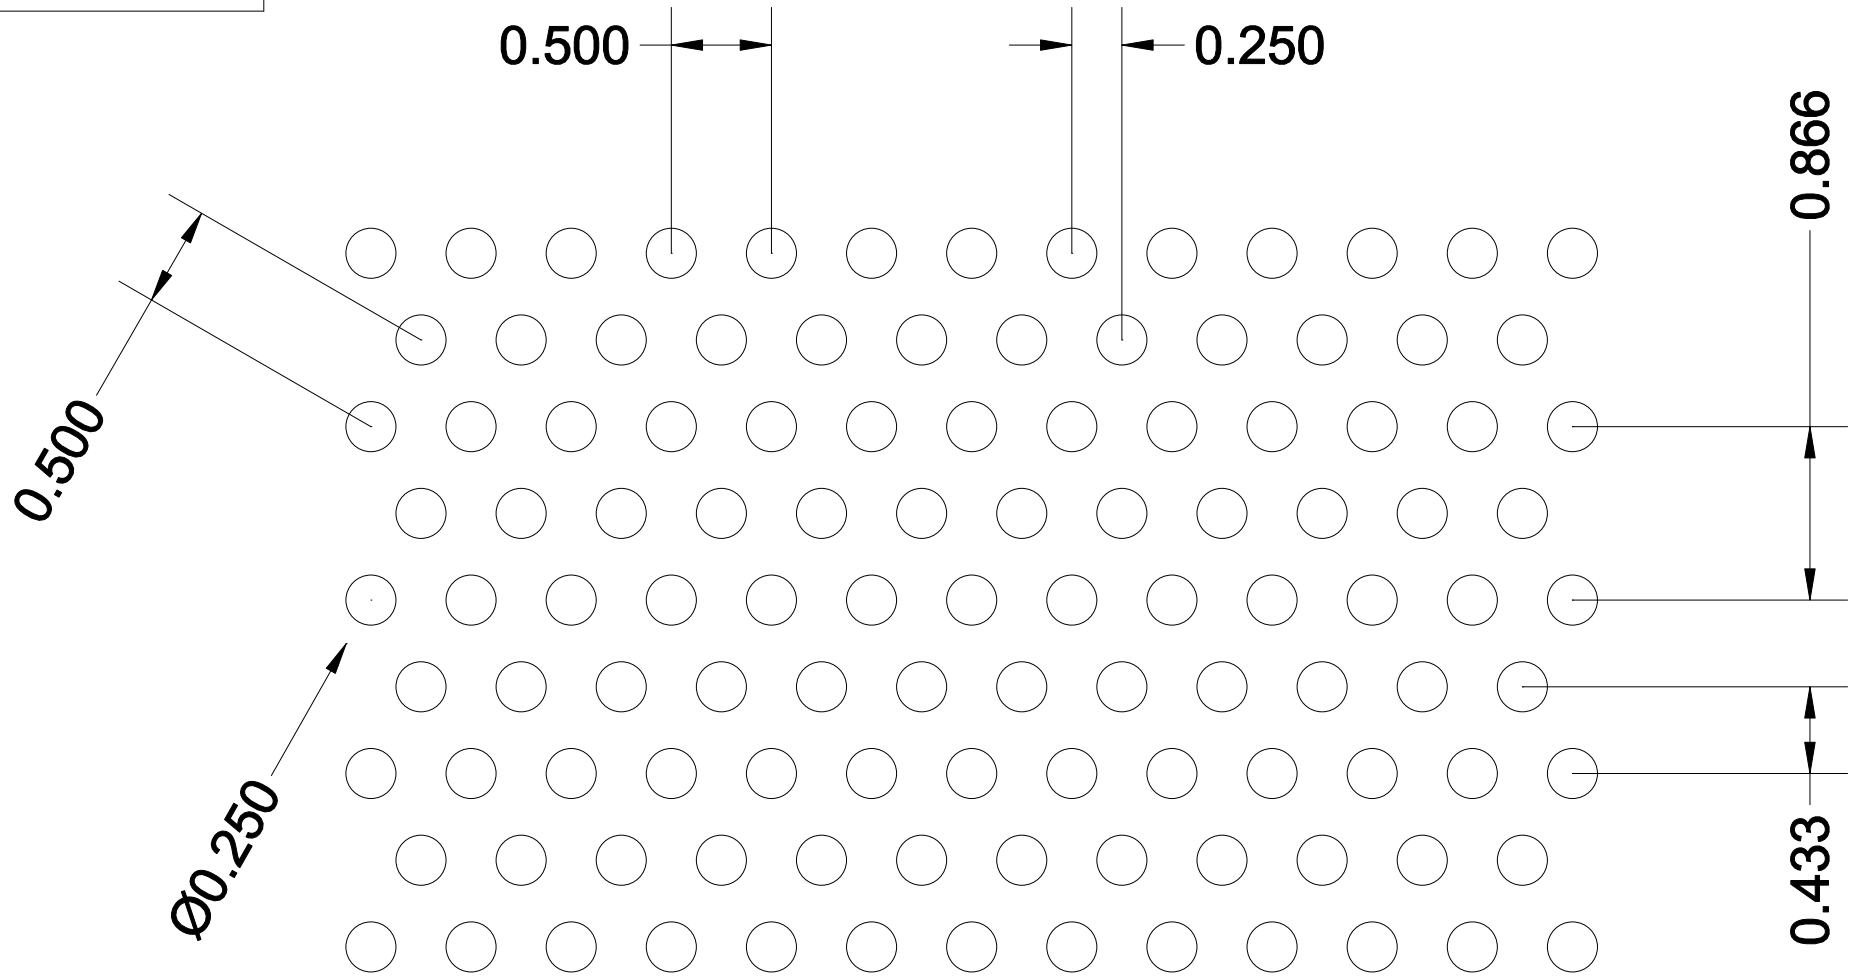

RS075

****For more patterns, please go to <http://www.accurateperforating.com>****

**** ACTUAL SIZE ****

PERFORATION PATTERN	Round Staggered
HOLE SIZE x CENTERS	.250" Dia. x .500" Ctrs.
OPEN AREA	23 %

3636 S. KEDZIE AVE. ~ CHICAGO, IL 60632 ~ P) 800-621-0273 F) 773-254-9453 ~ www.accurateperforating.com