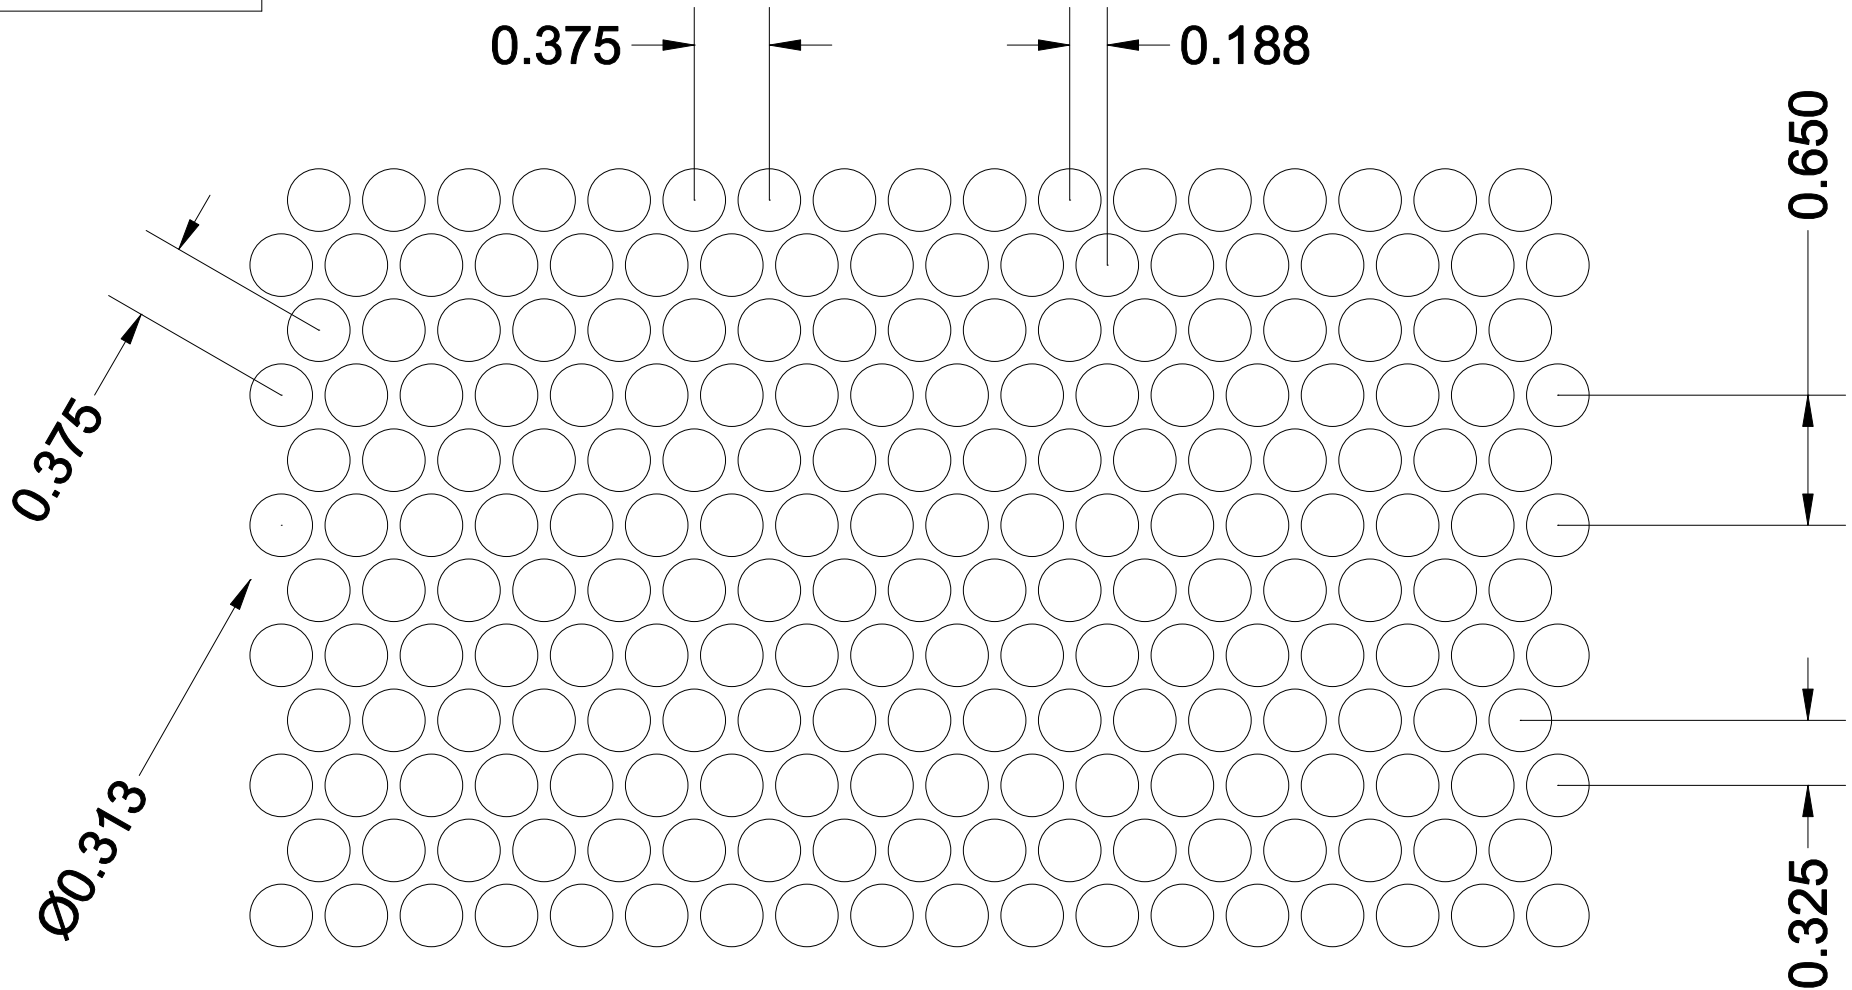

RS086

For more patterns, please go to <http://www.accurateperforating.com>

**** ACTUAL SIZE ****

PERFORATION PATTERN	Round Staggered
HOLE SIZE x CENTERS	.312" Dia. x .375" Ctrs.
OPEN AREA	63 %

3636 S. KEDZIE AVE. ~ CHICAGO, IL 60632 ~ P) 800-621-0273 F) 773-254-9453 ~ www.accurateperforating.com