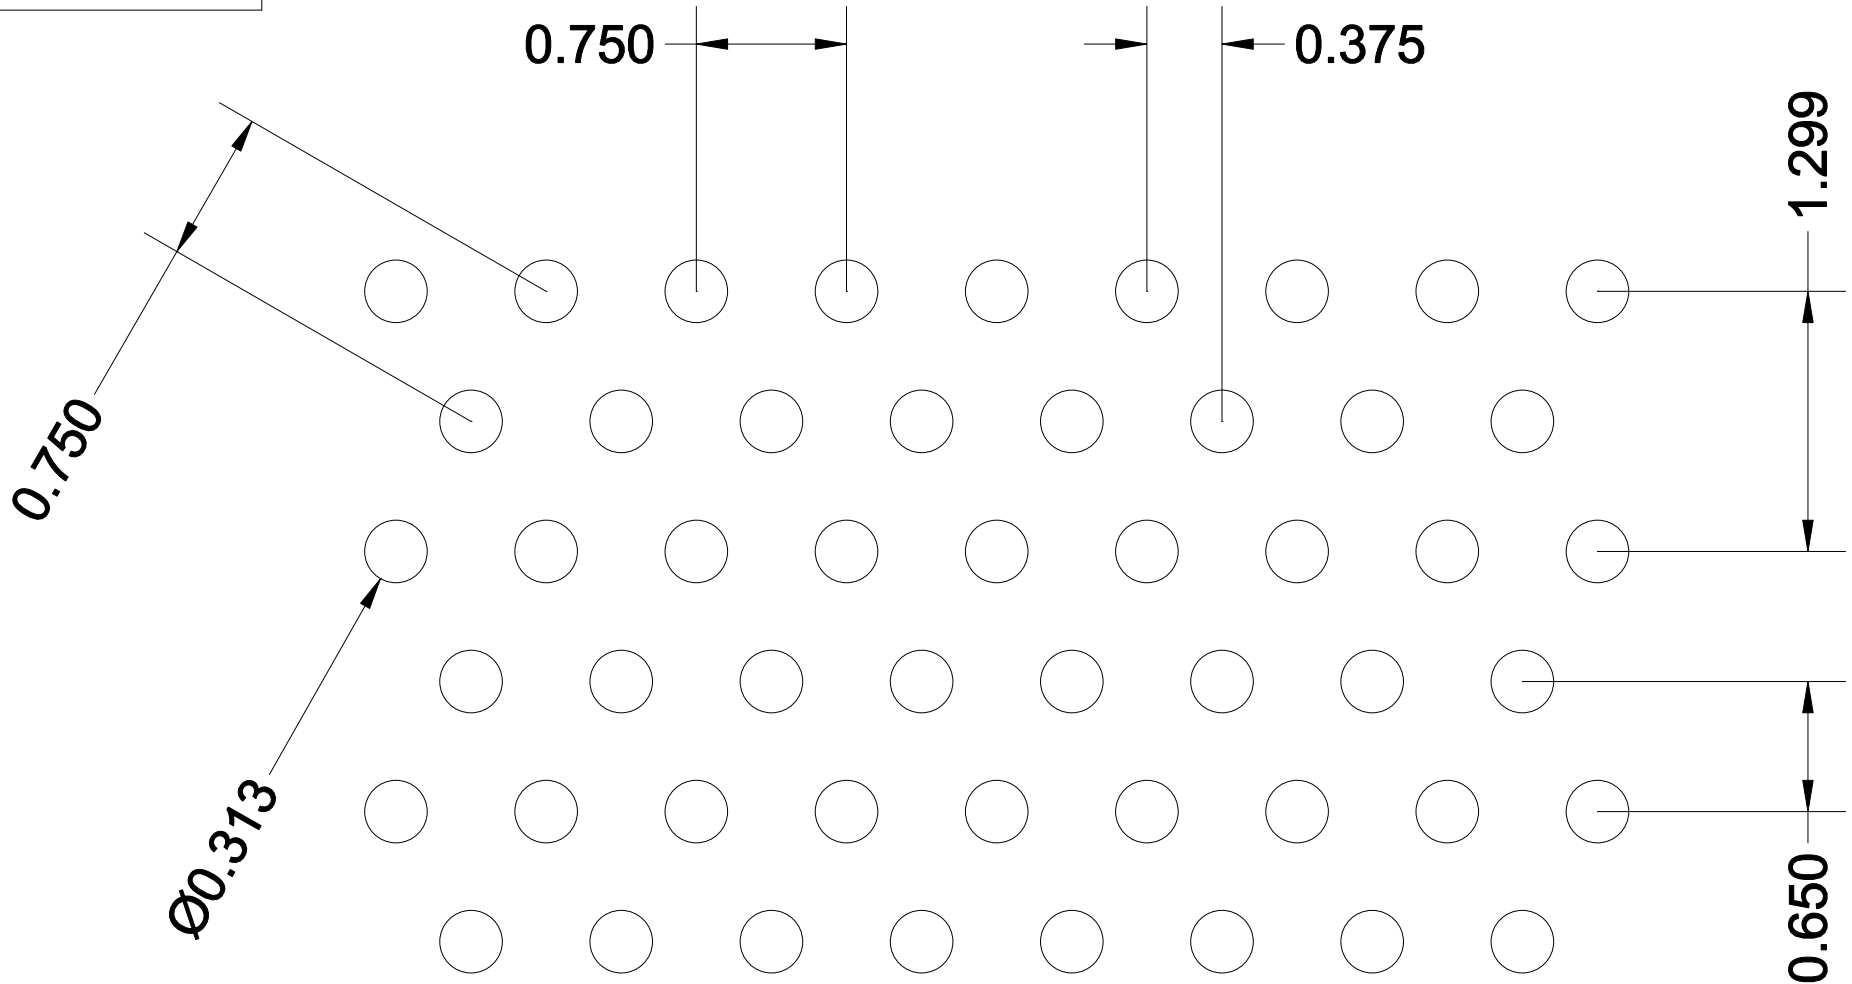

RS081

****For more patterns, please go to <http://www.accurateperforating.com>****

**** ACTUAL SIZE ****

PERFORATION PATTERN

Round Staggered

HOLE SIZE x CENTERS

.312" Dia. x .750" Ctrs.

OPEN AREA

16 %

3636 S. KEDZIE AVE. ~ CHICAGO, IL 60632 ~ P) 800-621-0273 F) 773-254-9453 ~ www.accurateperforating.com