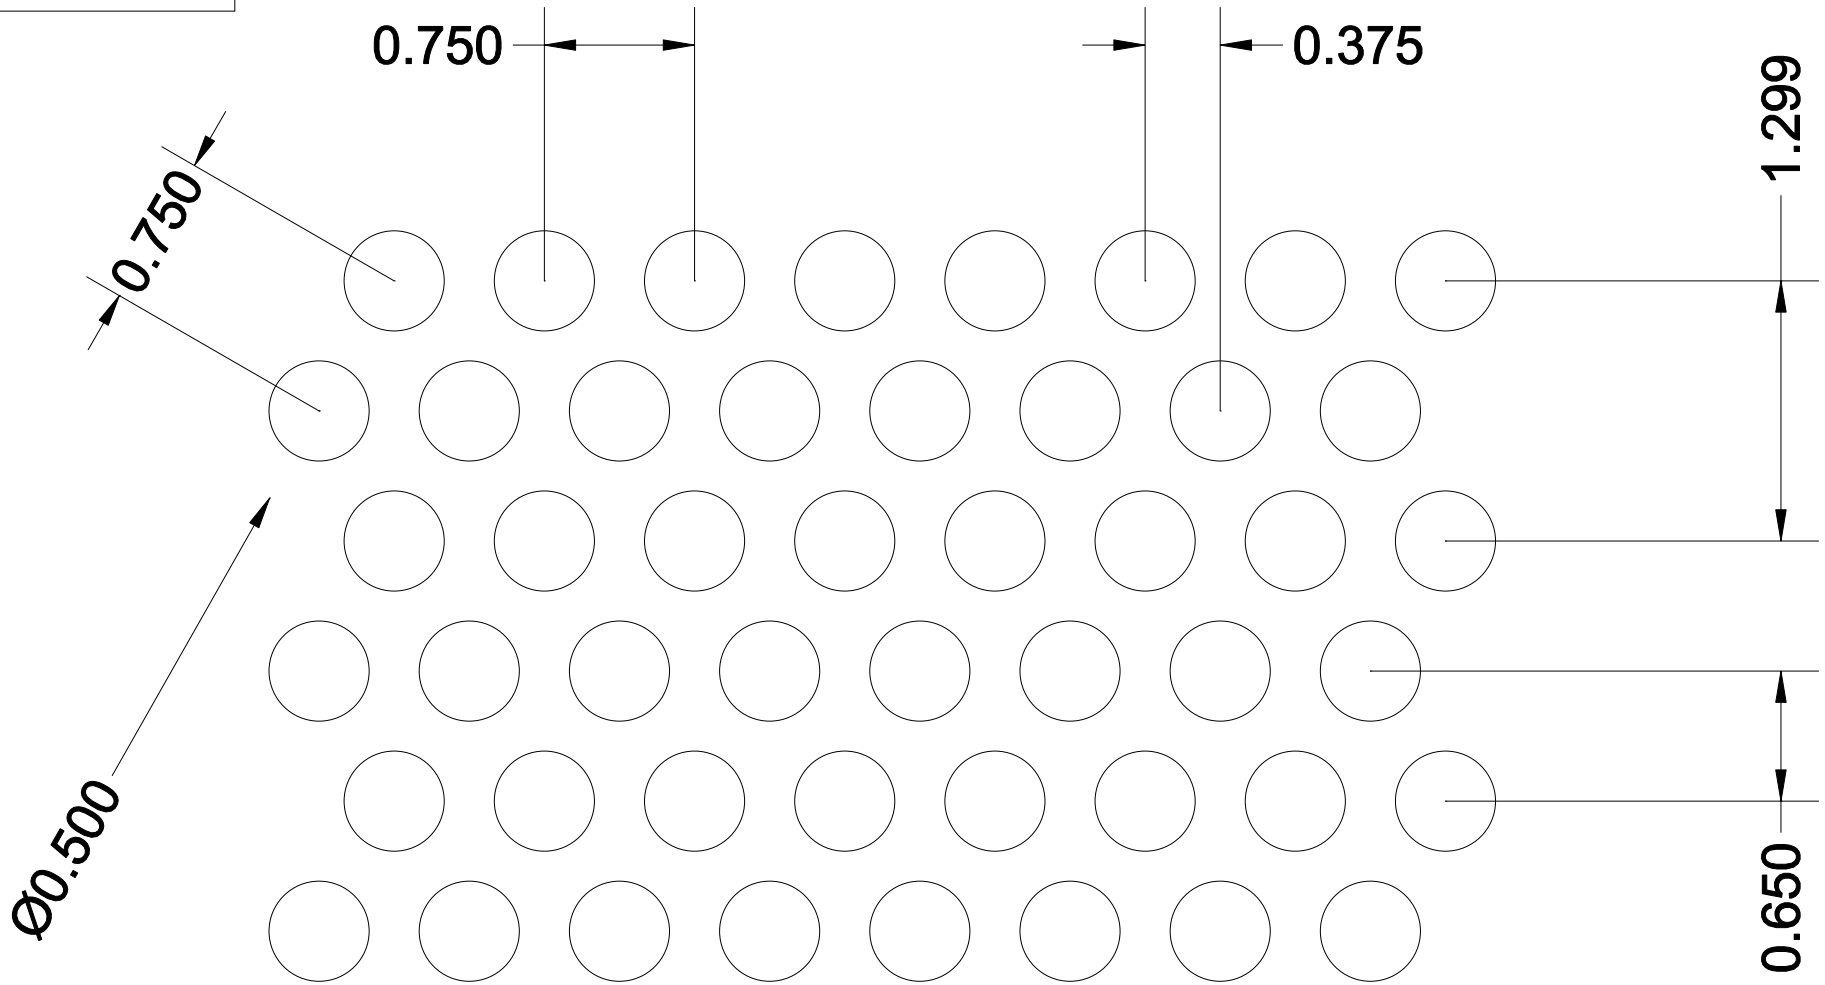

RS095

****For more patterns, please go to <http://www.accurateperforating.com>****

**** ACTUAL SIZE ****

PERFORATION PATTERN	Round Staggered
HOLE SIZE x CENTERS	.500" Dia. x .750" Ctrs.
OPEN AREA	40 %

3636 S. KEDZIE AVE. ~ CHICAGO, IL 60632 ~ P) 800-621-0273 F) 773-254-9453 ~ www.accurateperforating.com