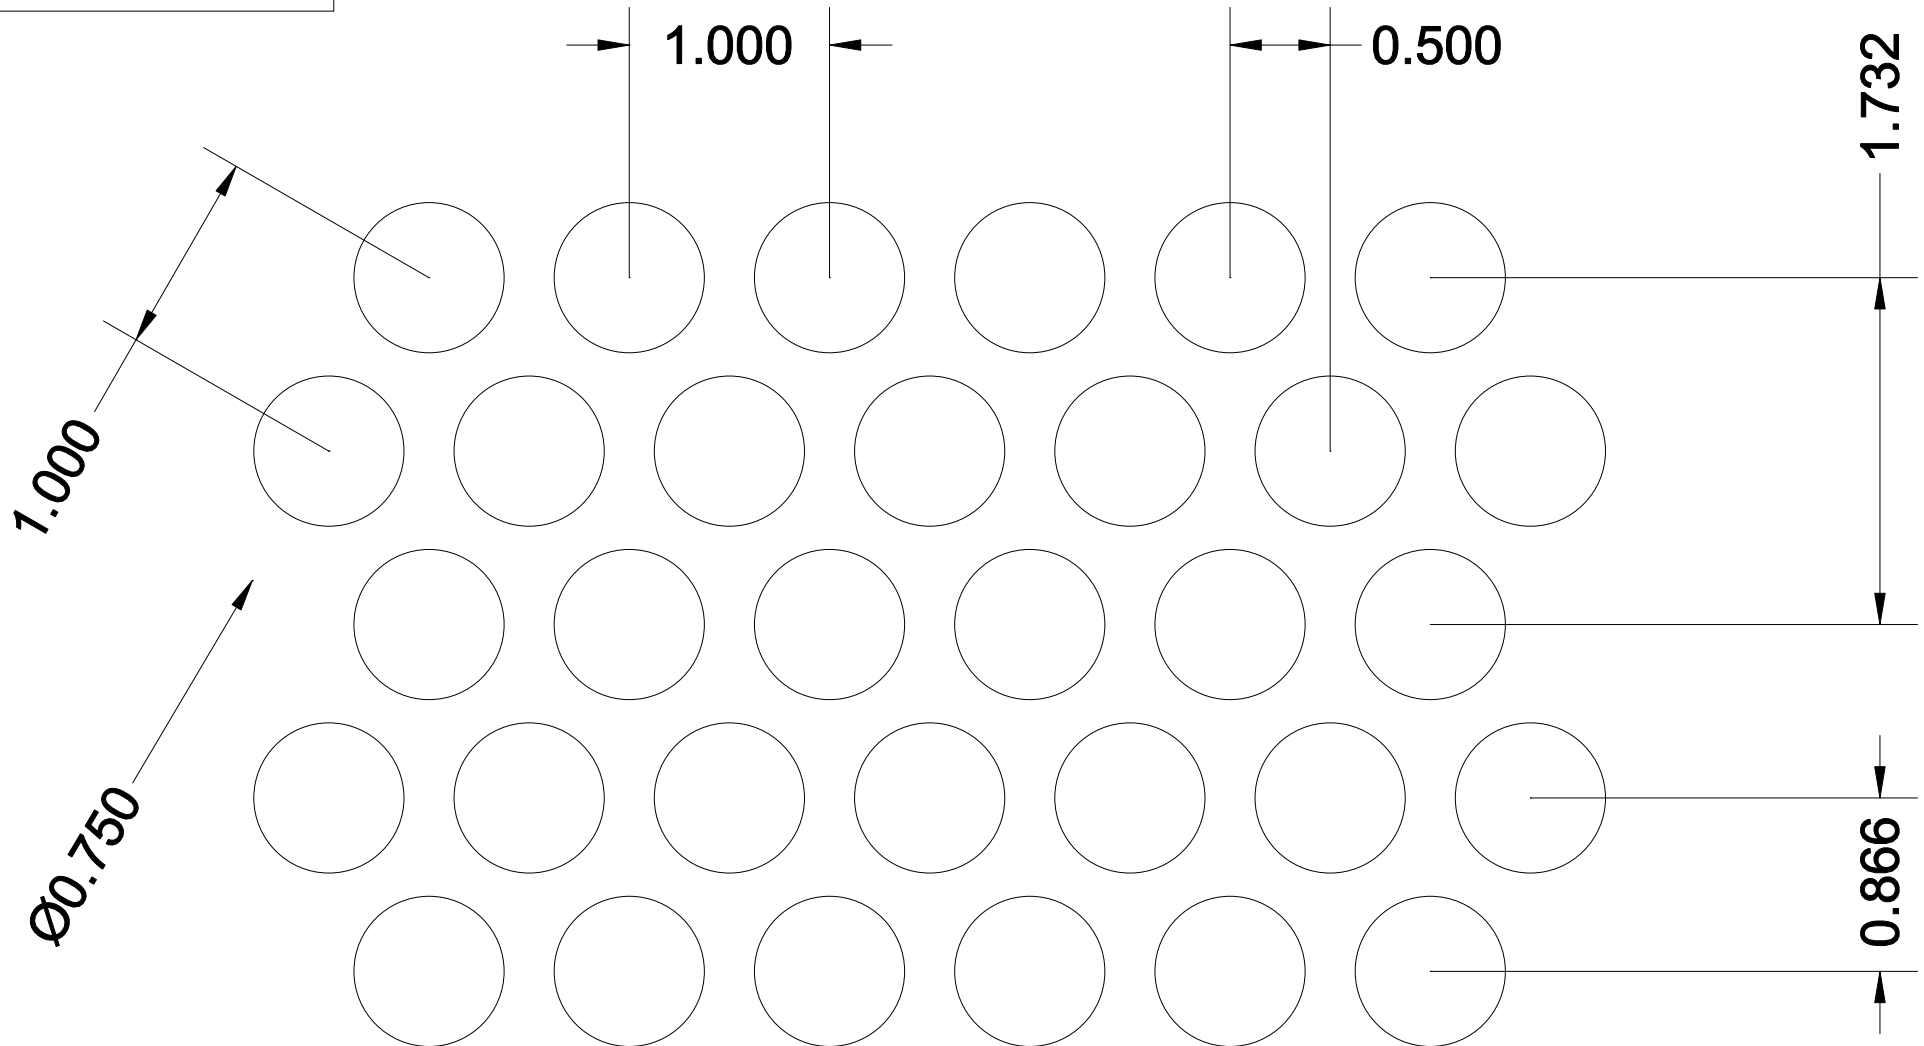

RS104

****For more patterns, please go to <http://www.accurateperforating.com>****

**** ACTUAL SIZE ****

PERFORATION PATTERN	Round Staggered
HOLE SIZE x CENTERS	.750" Dia. x 1.000" Ctrs.
OPEN AREA	51 %

3636 S. KEDZIE AVE. ~ CHICAGO, IL 60632 ~ P) 800-621-0273 F) 773-254-9453 ~ www.accurateperforating.com