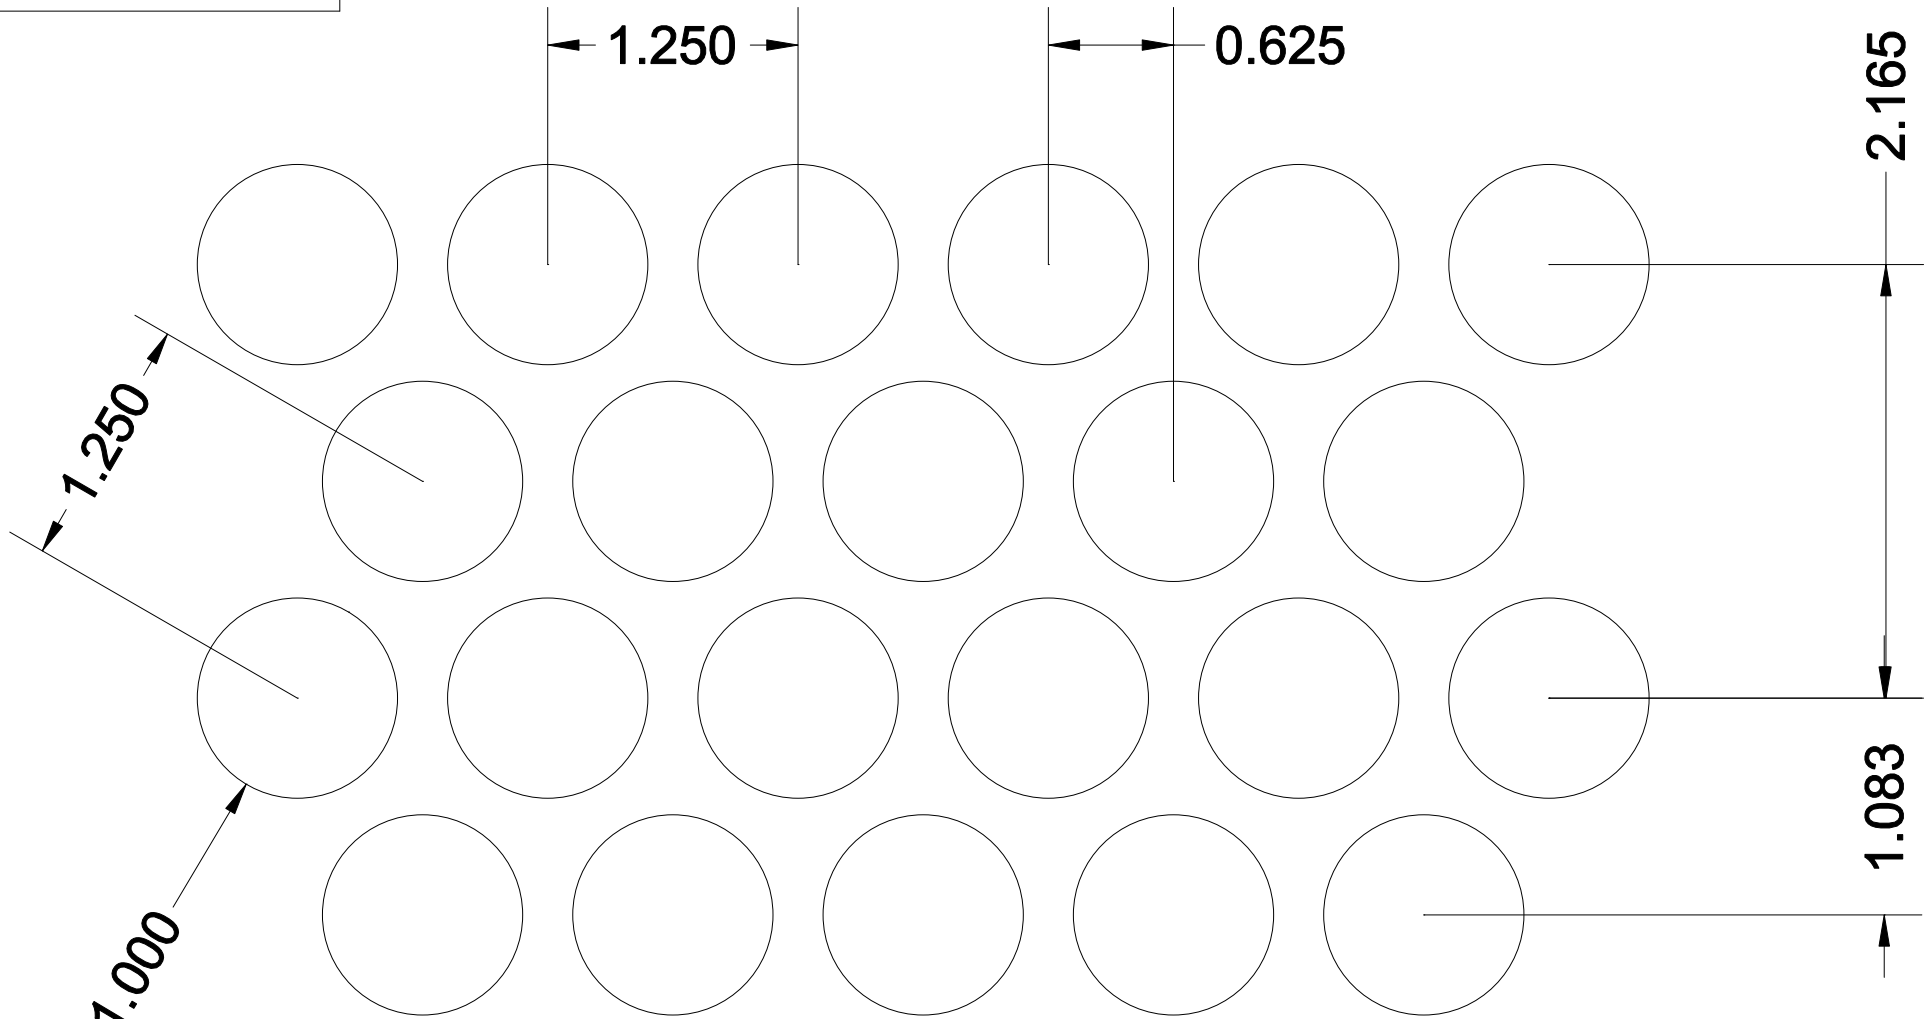

RS109

****For more patterns, please go to <http://www.accurateperforating.com>****

**** ACTUAL SIZE ****

PERFORATION PATTERN	Round Staggered
HOLE SIZE x CENTERS	1.000" Dia. x 1.250" Ctrs.
OPEN AREA	58 %

3636 S. KEDZIE AVE. ~ CHICAGO, IL 60632 ~ P) 800-621-0273 F) 773-254-9453 ~ www.accurateperforating.com