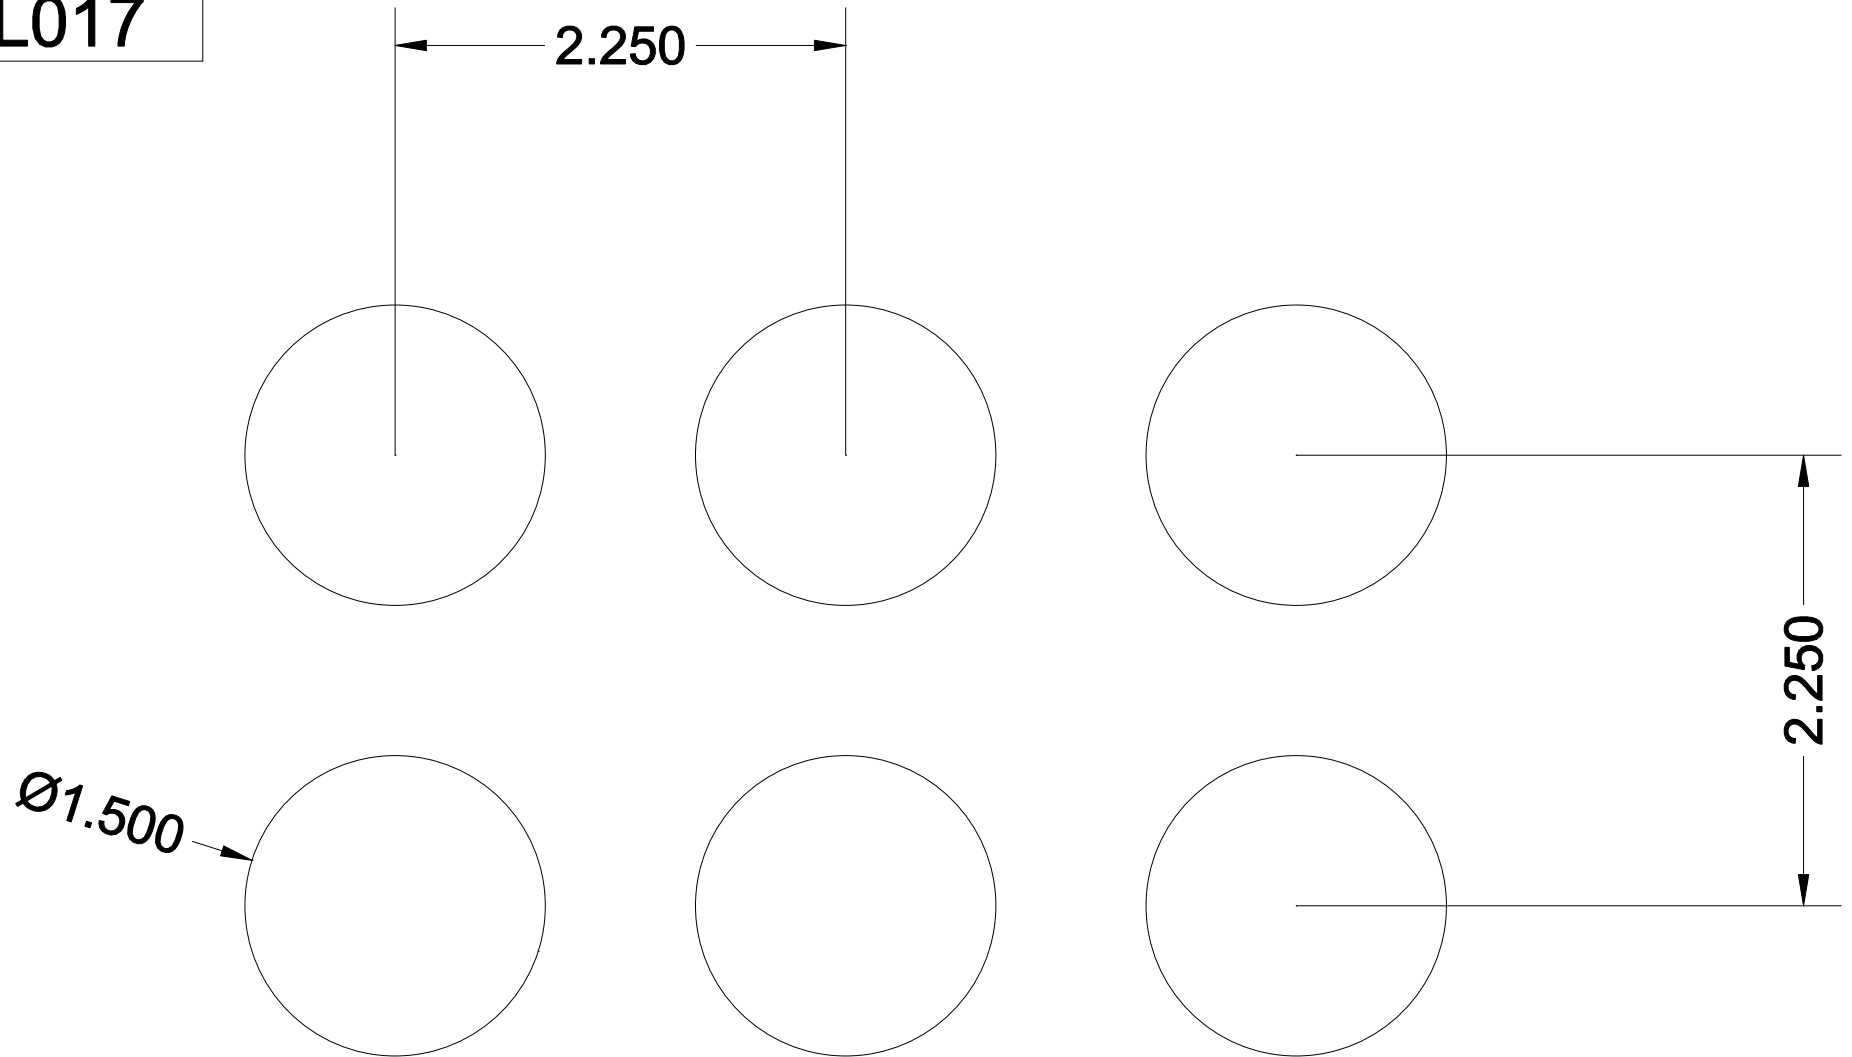

RSL017

****For more patterns, please go to <http://www.accurateperforating.com>****

**** ACTUAL SIZE ****

PERFORATION PATTERN	Round Straight
HOLE SIZE x CENTERS	1.500 x 2.250" Ctrs.
OPEN AREA	35 %

3636 S. KEDZIE AVE. ~ CHICAGO, IL 60632 ~ P) 800-621-0273 F) 773-254-9453 ~ www.accurateperforating.com