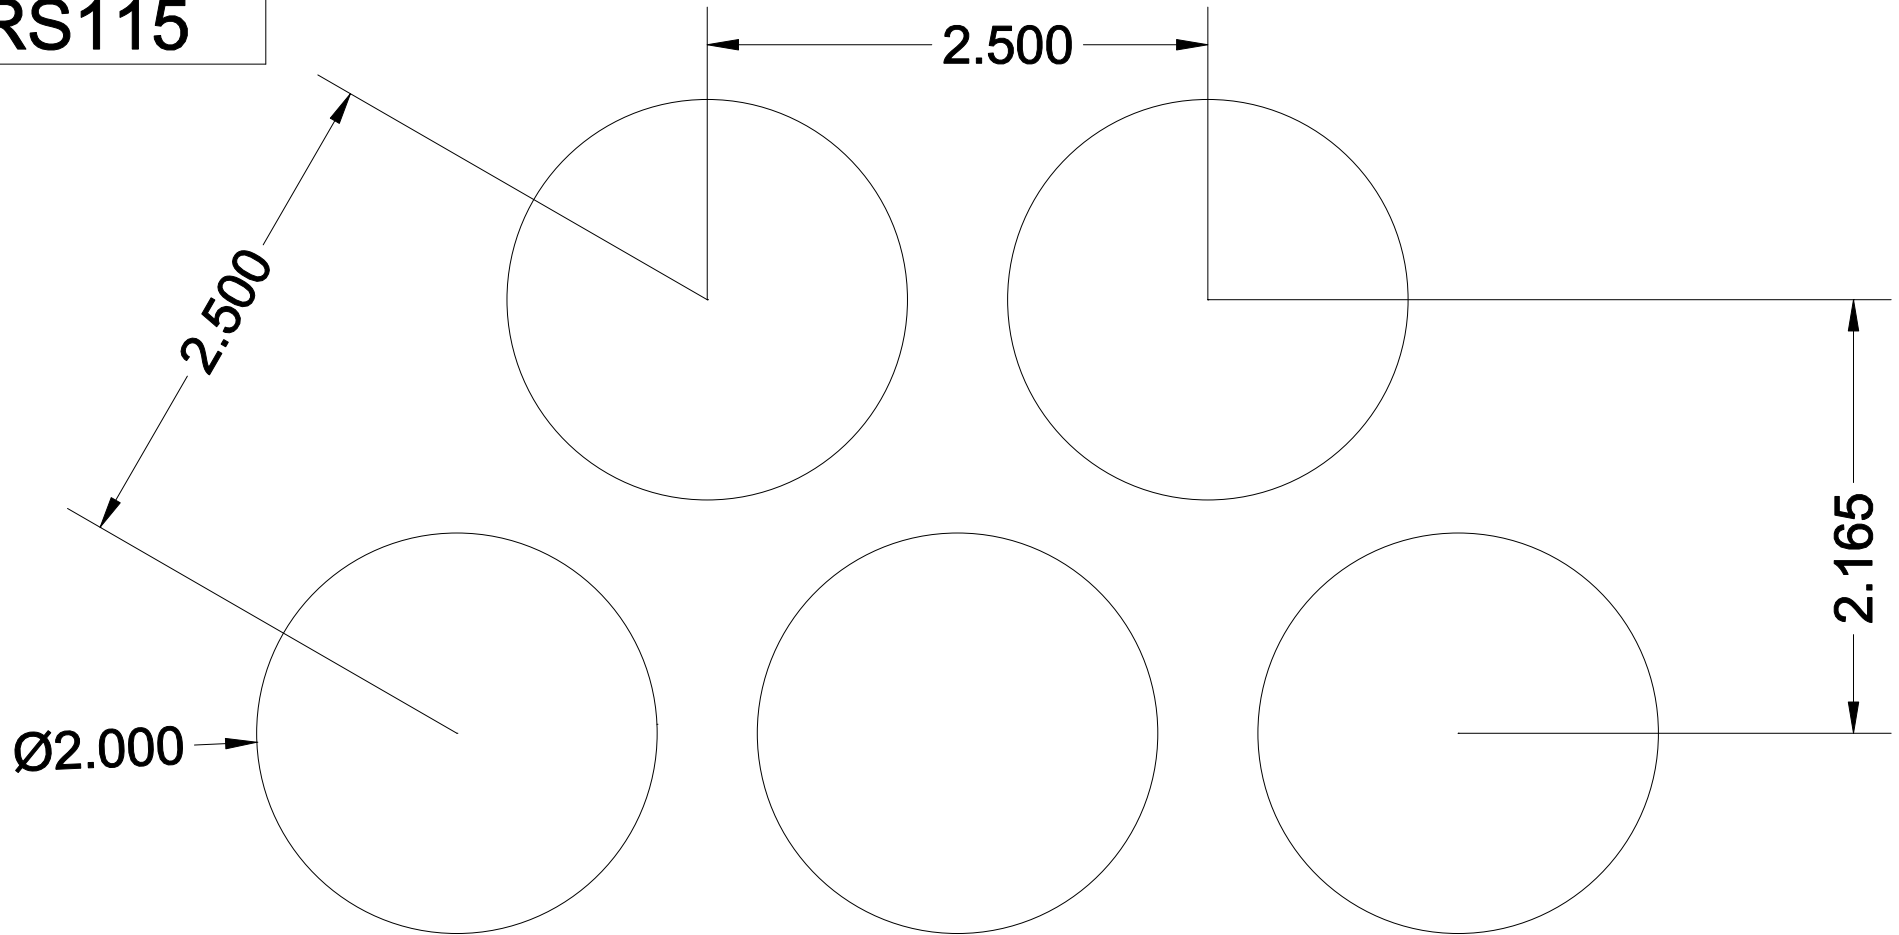

**RS115**

**\*\*For more patterns, please go to <http://www.accurateperforating.com>\*\***

**\*\* ACTUAL SIZE \*\***

<b>PERFORATION PATTERN</b>	<b>Round Staggered</b>
<b>HOLE SIZE x CENTERS</b>	<b>2.000" Dia. x 2.500" Ctrs.</b>
<b>OPEN AREA</b>	<b>58 %</b>