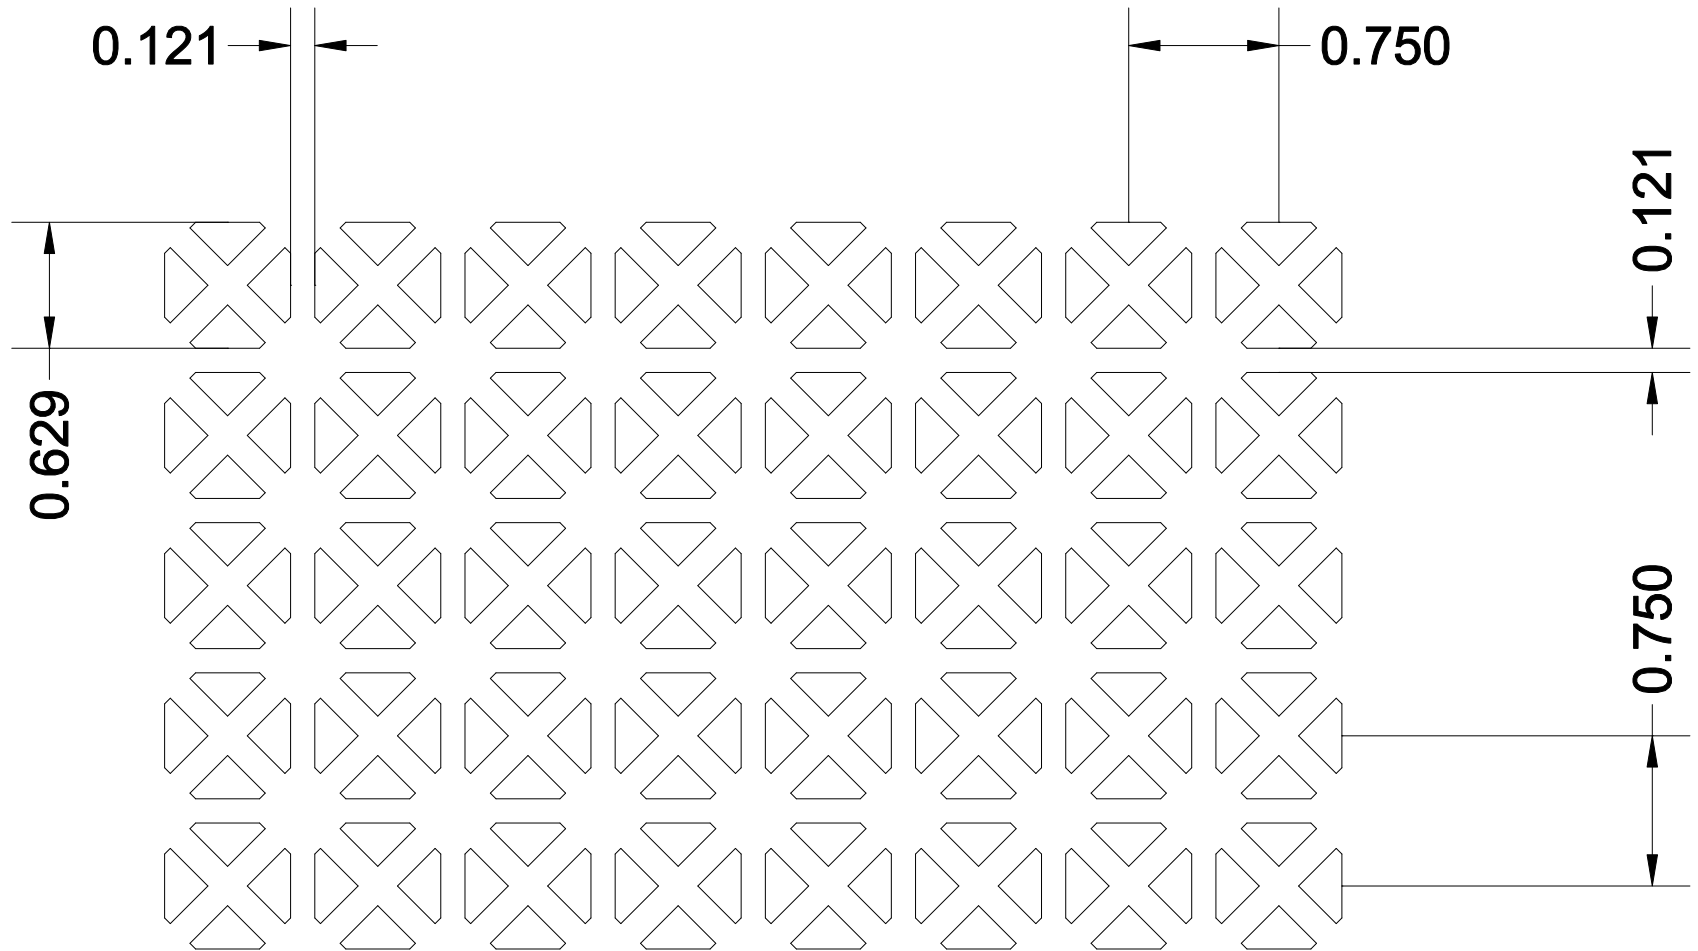

O008

****For more patterns, please go to <http://www.accurateperforating.com>****

**** ACTUAL SIZE ****

PERFORATION PATTERN	Grecian	
HOLE SIZE x CENTERS		
OPEN AREA	35 %	