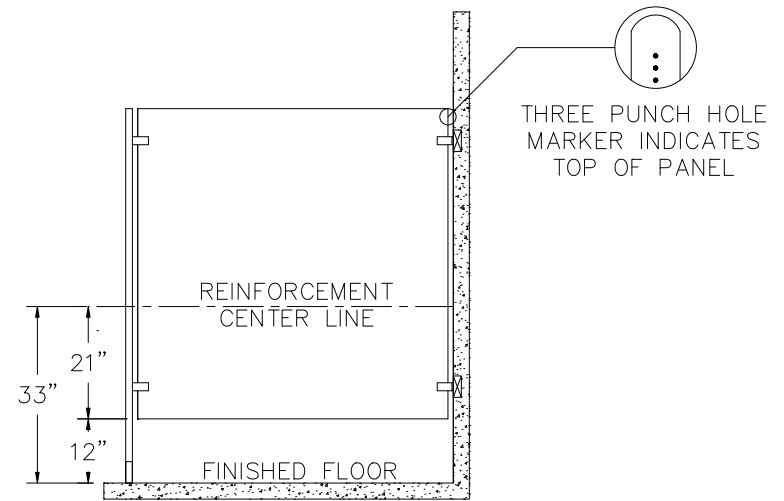

## FLOOR MOUNTED BAKED ENAMEL / STAINLESS STEEL

**FRONT VIEW**

**SIDE VIEW**

**TOP VIEW**

**ACCURATE PARTITIONS**  
**P.O. BOX 287 LYONS, IL 60534**