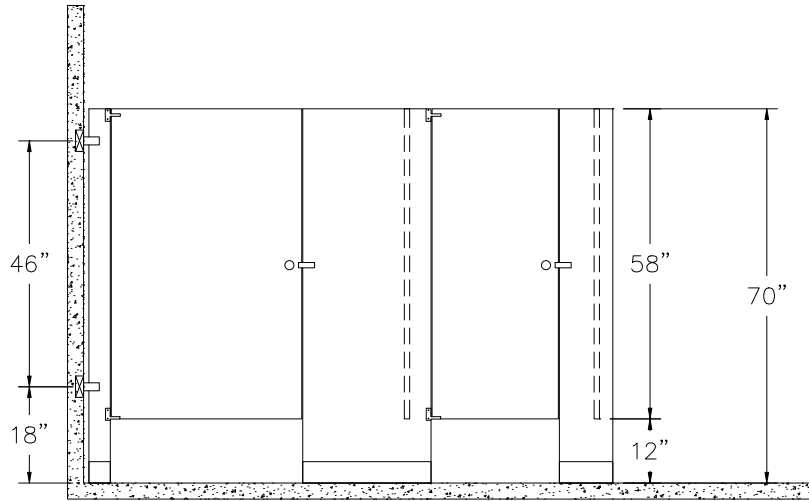

## FLOOR MOUNTED BAKED ENAMEL / STAINLESS STEEL

**FRONT VIEW**

**SIDE VIEW**

**TOP VIEW**

**ACCURATE PARTITIONS**  
**P.O. BOX 287 LYONS, IL 60534**