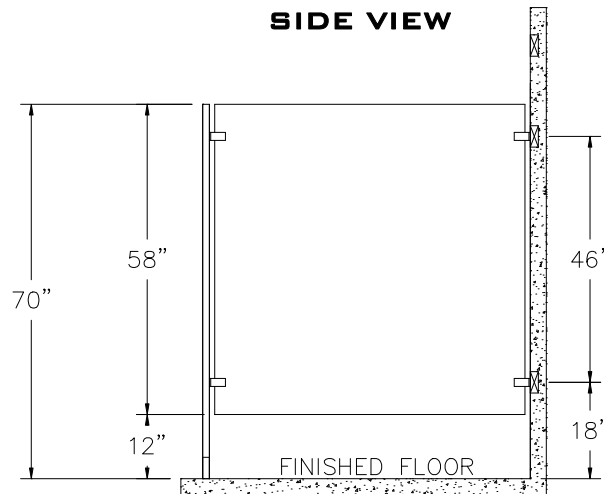

## FLOOR MOUNTED BAKED ENAMEL / STAINLESS STEEL

**FRONT VIEW**

**SIDE VIEW**

**TOP VIEW**

**ACCURATE PARTITIONS**  
**P.O. BOX 287 LYONS, IL 60534**