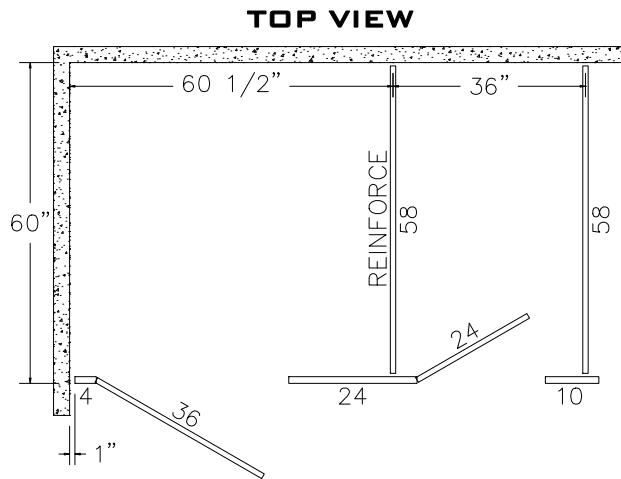

## FLOOR MOUNTED BAKED ENAMEL / STAINLESS STEEL

**FRONT VIEW**

**SIDE VIEW**

**TOP VIEW**

**ACCURATE PARTITIONS**  
**P.O. BOX 287 LYONS, IL 60534**