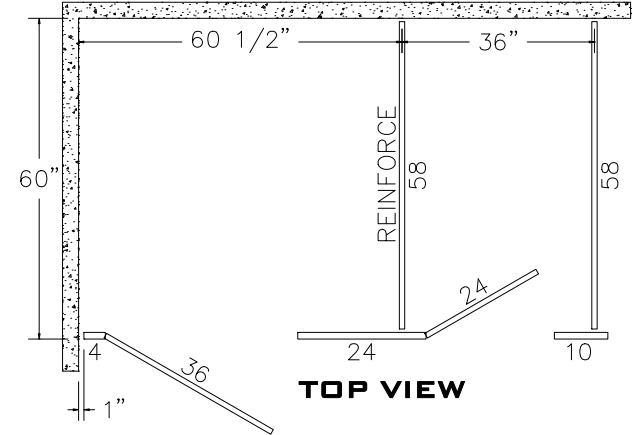

**FLOOR TO CEILING BAKED ENAMEL / STAINLESS STEEL**

**FRONT VIEW**

**SIDE VIEW**

**TOP VIEW**

**ACCURATE PARTITIONS**  
**P.O. BOX 287 LYONS, IL 60534**