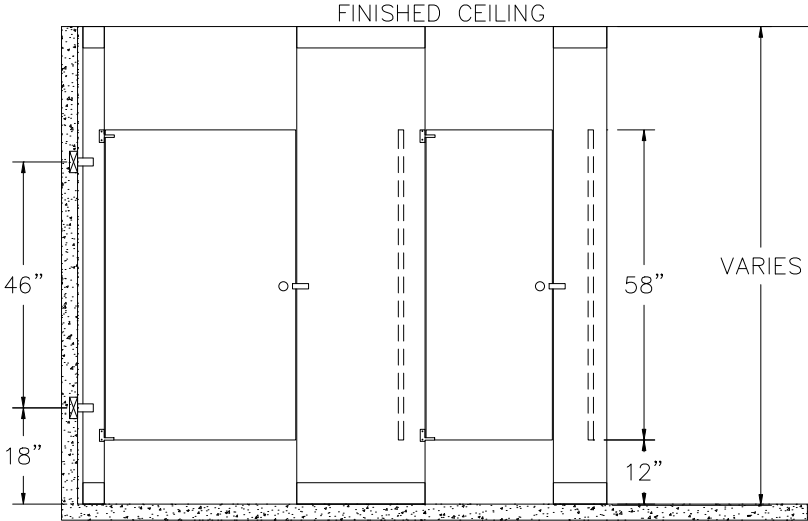

**FLOOR TO CEILING BAKED ENAMEL / STAINLESS STEEL**

**FRONT VIEW**

**SIDE VIEW**

**TOP VIEW**

**ACCURATE PARTITIONS**  
**P.O. BOX 287 LYONS, IL 60534**