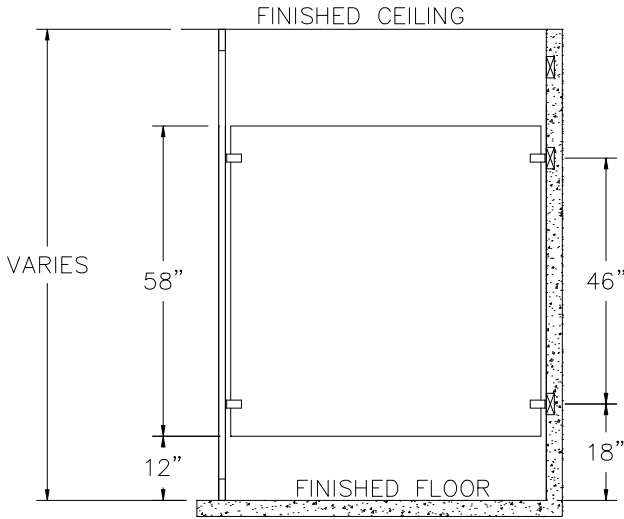

**FLOOR TO CEILING BAKED ENAMEL / STAINLESS STEEL**

**FRONT VIEW**

**SIDE VIEW**

**TOP VIEW**

**ACCURATE PARTITIONS**  
**P.O. BOX 287 LYONS, IL 60534**