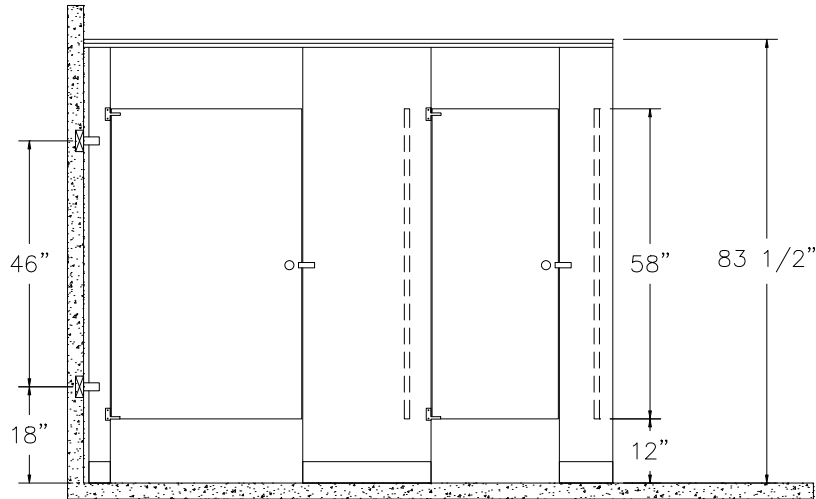

**OVERHEAD BRACED BAKED ENAMEL / STAINLESS STEEL**

**FRONT VIEW**

**SIDE VIEW**

**TOP VIEW**

**ACCURATE PARTITIONS**  
**P.O. BOX 287 LYONS, IL 60534**