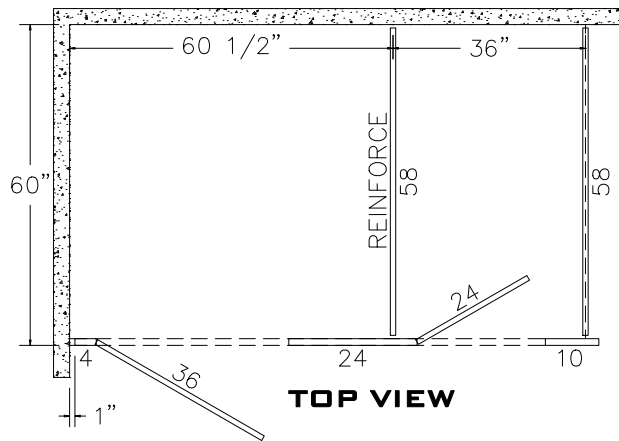

**OVERHEAD BRACED BAKED ENAMEL / STAINLESS STEEL**

**FRONT VIEW**

**SIDE VIEW**

**TOP VIEW**

**ACCURATE PARTITIONS**  
**P.O. BOX 287 LYONS, IL 60534**