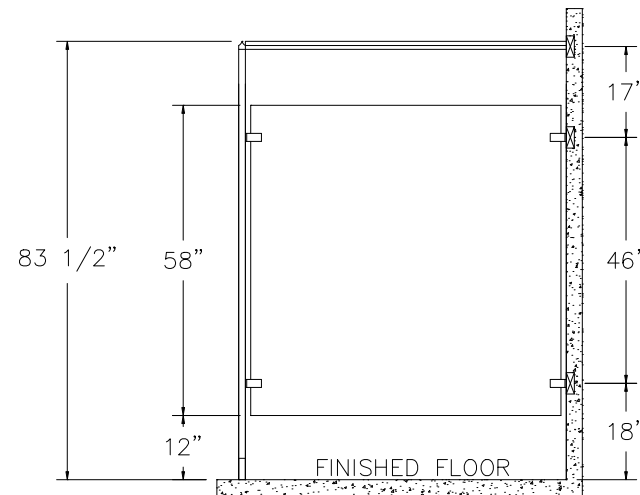

**OVERHEAD BRACED BAKED ENAMEL / STAINLESS STEEL**

**FRONT VIEW**

**SIDE VIEW**

**TOP VIEW**

**ACCURATE PARTITIONS**  
**P.O. BOX 287 LYONS, IL 60534**