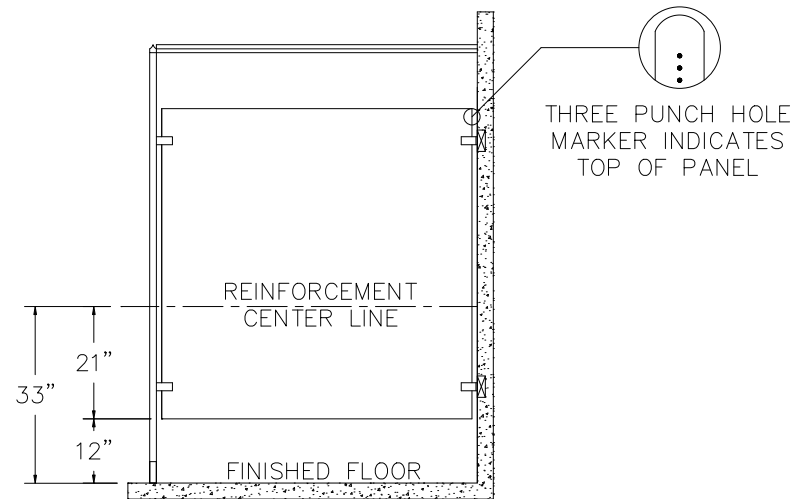

**OVERHEAD BRACED BAKED ENAMEL / STAINLESS STEEL**

**FRONT VIEW**

**SIDE VIEW**

**TOP VIEW**

**ACCURATE PARTITIONS**  
**P.O. BOX 287 LYONS, IL 60534**