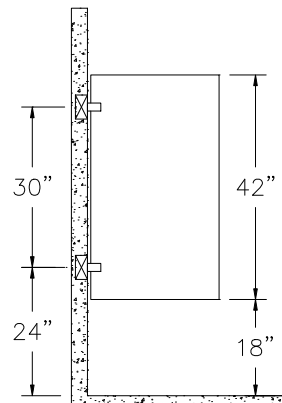

URINAL AND PRIVACY SCREENS BAKED ENAMEL / STAINLESS STEEL

FLOOR MOUNTED

OVERHEAD BRACED

FLOOR TO CEILING

CEILING HUNG

WALL HUNG

WEDGE SCREEN

ACCURATE PARTITIONS
P.O. BOX 287 LYONS, IL 60534