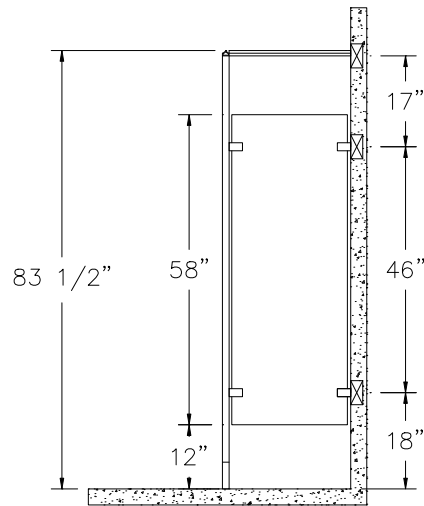

URINAL AND PRIVACY SCREENS BAKED ENAMEL / STAINLESS STEEL

FLOOR MOUNTED

OVERHEAD BRACED

FLOOR TO CEILING

CEILING HUNG

WALL HUNG

WEDGE SCREEN

ACCURATE PARTITIONS
P.O. BOX 287 LYONS, IL 60534