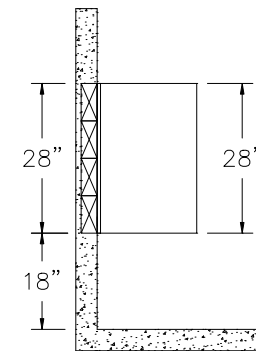

URINAL AND PRIVACY SCREENS BAKED ENAMEL / STAINLESS STEEL

FLOOR MOUNTED

OVERHEAD BRACED

FLOOR TO CEILING

CEILING HUNG

WALL HUNG

WEDGE SCREEN

ACCURATE PARTITIONS
P.O. BOX 287 LYONS, IL 60534