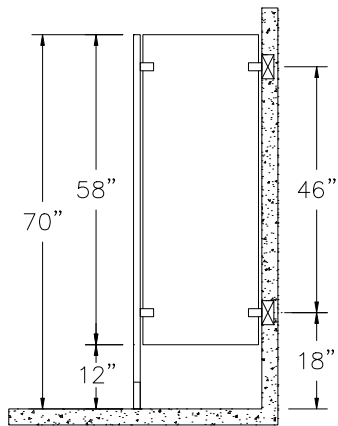

URINAL AND PRIVACY SCREENS BAKED ENAMEL / STAINLESS STEEL

FLOOR MOUNTED

OVERHEAD BRACED

FLOOR TO CEILING

CEILING HUNG

WALL HUNG

WEDGE SCREEN

ACCURATE PARTITIONS
P.O. BOX 287 LYONS, IL 60534