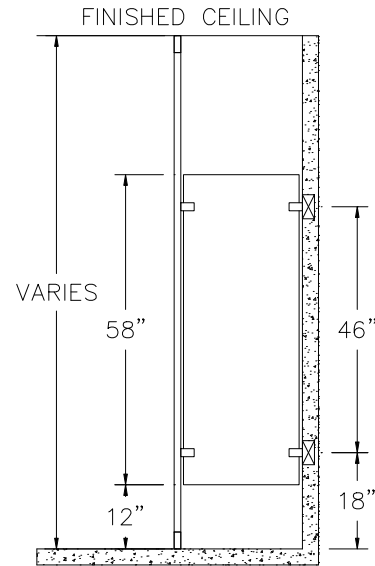

URINAL AND PRIVACY SCREENS BAKED ENAMEL / STAINLESS STEEL

FLOOR MOUNTED

OVERHEAD BRACED

FLOOR TO CEILING

CEILING HUNG

WALL HUNG

WEDGE SCREEN

ACCURATE PARTITIONS
P.O. BOX 287 LYONS, IL 60534