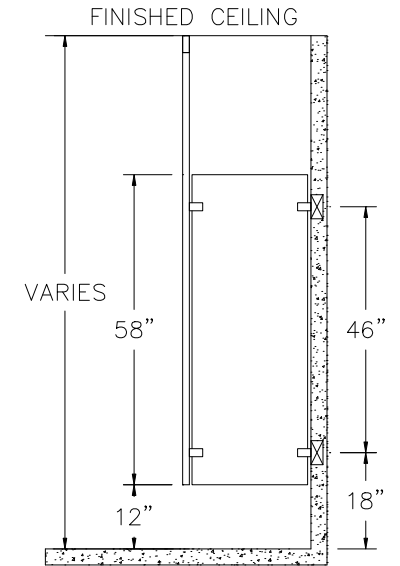

URINAL AND PRIVACY SCREENS BAKED ENAMEL / STAINLESS STEEL

FLOOR MOUNTED

OVERHEAD BRACED

FLOOR TO CEILING

CEILING HUNG

WALL HUNG

WEDGE SCREEN

ACCURATE PARTITIONS
P.O. BOX 287 LYONS, IL 60534