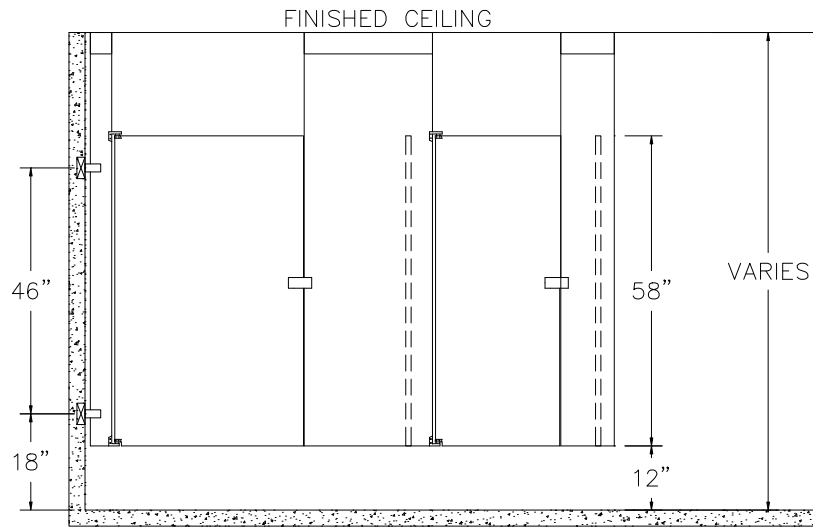

CEILING HUNG PHENOLIC

FRONT VIEW

SIDE VIEW

TOP VIEW

ACCURATE PARTITIONS
P.O. BOX 287 LYONS, IL 60534