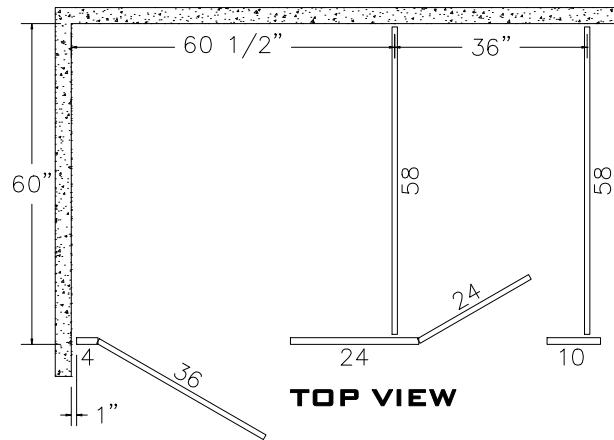

CEILING HUNG PHENOLIC

FRONT VIEW

SIDE VIEW

TOP VIEW

ACCURATE PARTITIONS
P.O. BOX 287 LYONS, IL 60534