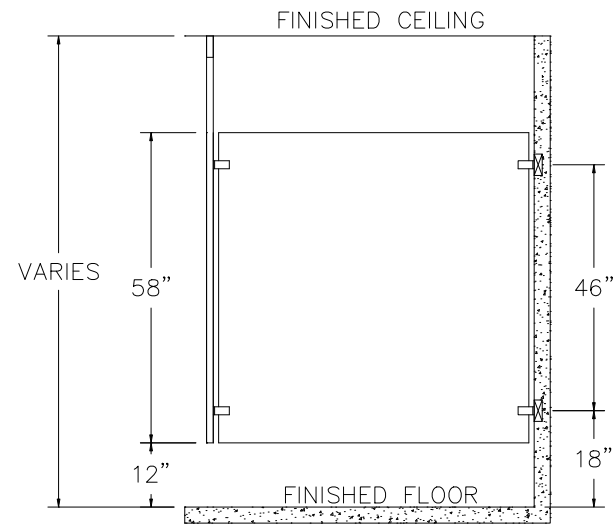

CEILING HUNG PHENOLIC

FRONT VIEW

SIDE VIEW

TOP VIEW

ACCURATE PARTITIONS
P.O. BOX 287 LYONS, IL 60534