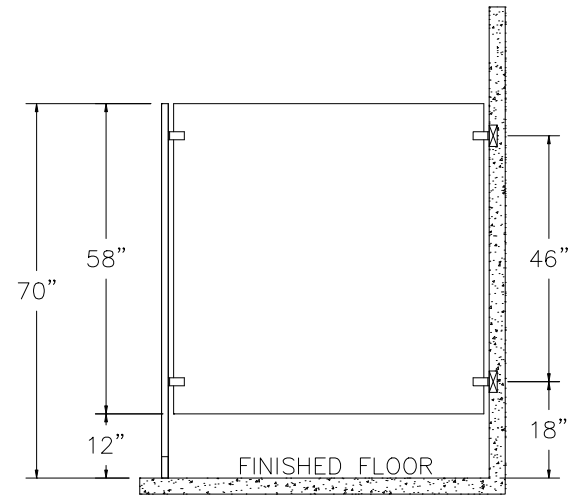

FLOOR MOUNTED PHENOLIC

FRONT VIEW

SIDE VIEW

TOP VIEW

ACCURATE PARTITIONS
P.O. BOX 287 LYONS, IL 60534