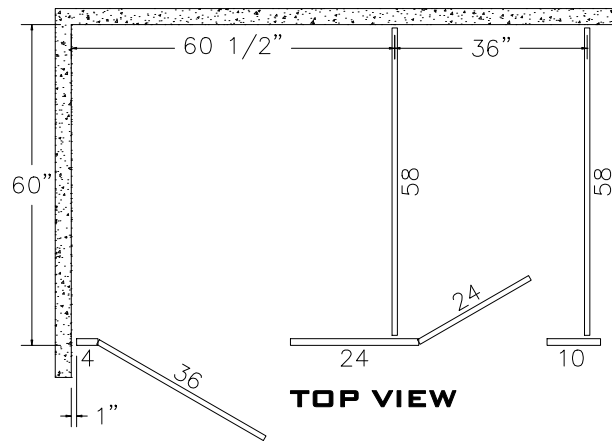

FLOOR MOUNTED PHENOLIC

FRONT VIEW

SIDE VIEW

TOP VIEW

ACCURATE PARTITIONS
P.O. BOX 287 LYONS, IL 60534