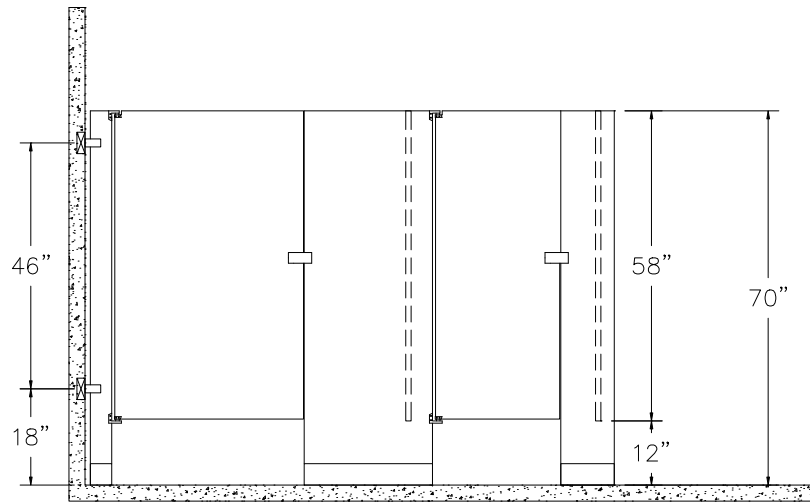

FLOOR MOUNTED PHENOLIC

FRONT VIEW

SIDE VIEW

TOP VIEW

ACCURATE PARTITIONS
P.O. BOX 287 LYONS, IL 60534