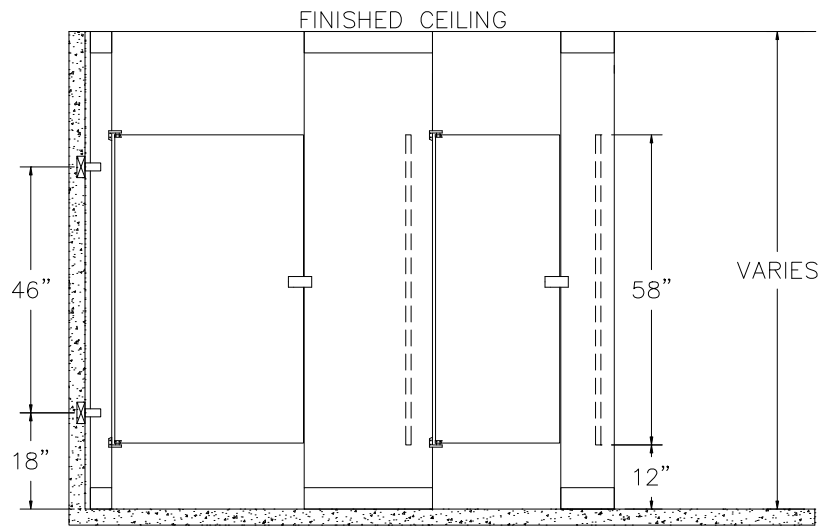

# FLOOR TO CEILING PHENOLIC

**FRONT VIEW**

**SIDE VIEW**

**TOP VIEW**

**ACCURATE PARTITIONS**  
**P.O. BOX 287 LYONS, IL 60534**