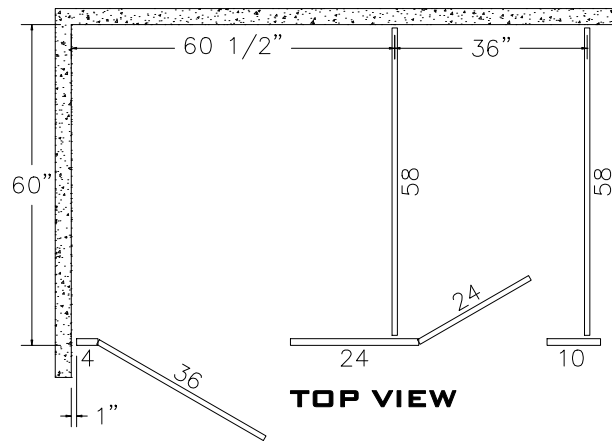

# FLOOR TO CEILING PHENOLIC

**FRONT VIEW**

**SIDE VIEW**

**TOP VIEW**

**ACCURATE PARTITIONS**  
**P.O. BOX 287 LYONS, IL 60534**