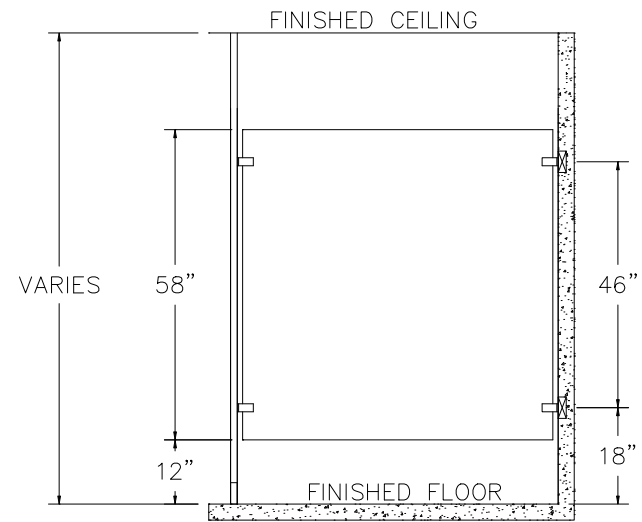

# FLOOR TO CEILING PHENOLIC

**FRONT VIEW**

**SIDE VIEW**

**TOP VIEW**

**ACCURATE PARTITIONS**  
**P.O. BOX 287 LYONS, IL 60534**