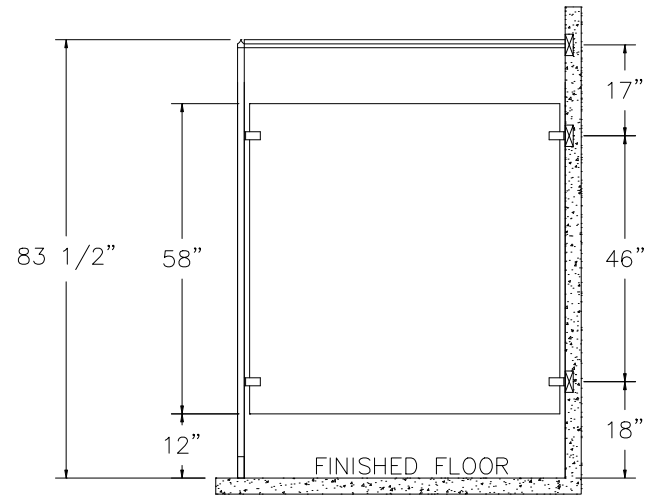

OVERHEAD BRACED PHENOLIC

FRONT VIEW

SIDE VIEW

TOP VIEW

ACCURATE PARTITIONS
P.O. BOX 287 LYONS, IL 60534