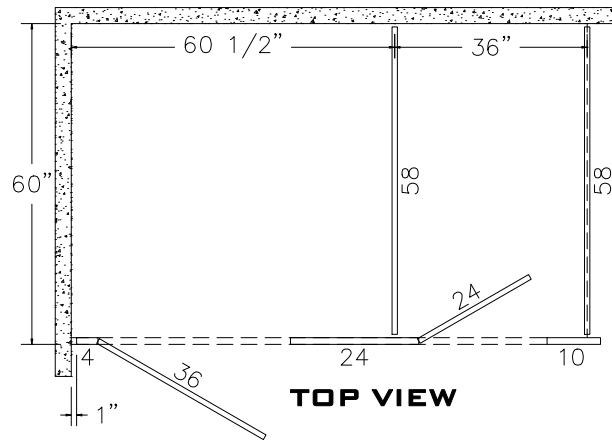

OVERHEAD BRACED PHENOLIC

FRONT VIEW

SIDE VIEW

TOP VIEW

ACCURATE PARTITIONS
P.O. BOX 287 LYONS, IL 60534