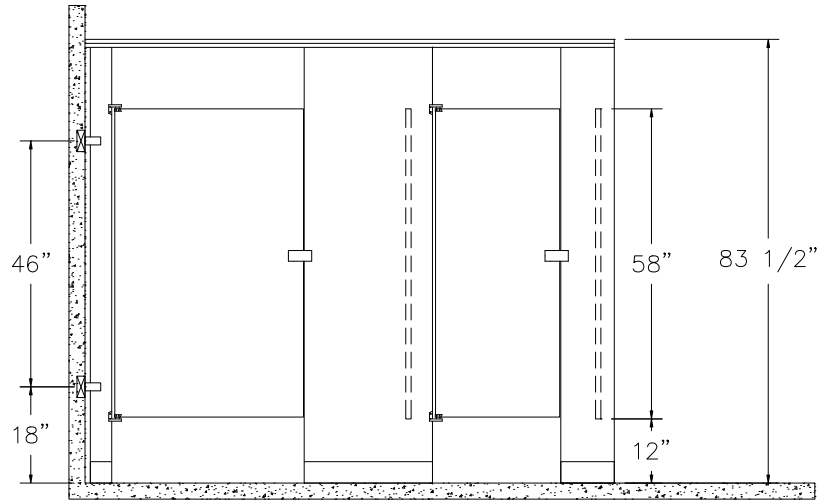

OVERHEAD BRACED PHENOLIC

FRONT VIEW

SIDE VIEW

TOP VIEW

ACCURATE PARTITIONS
P.O. BOX 287 LYONS, IL 60534