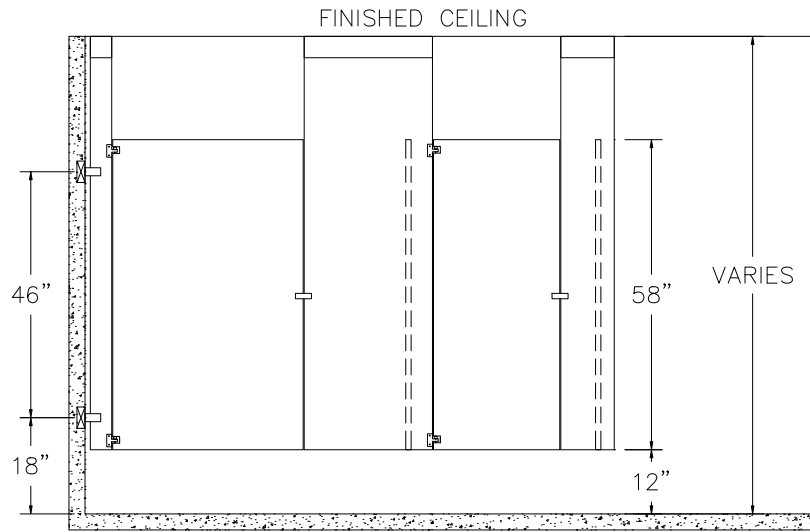

CEILING HUNG PLASTIC LAMINATE

FRONT VIEW

SIDE VIEW

TOP VIEW

ACCURATE PARTITIONS
P.O. BOX 287 LYONS, IL 60534