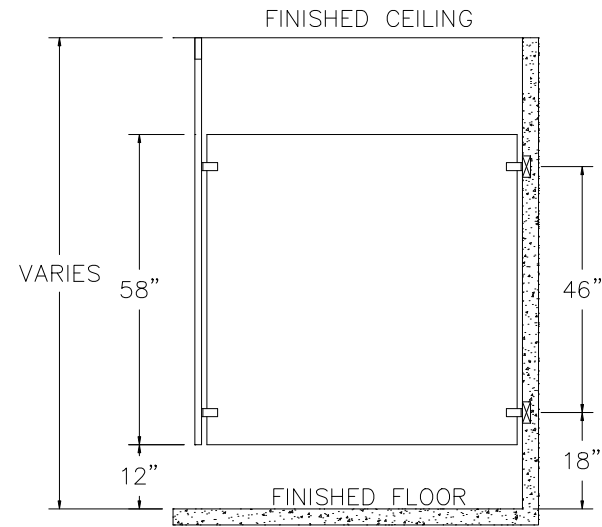

CEILING HUNG PLASTIC LAMINATE

FRONT VIEW

SIDE VIEW

TOP VIEW

ACCURATE PARTITIONS
P.O. BOX 287 LYONS, IL 60534