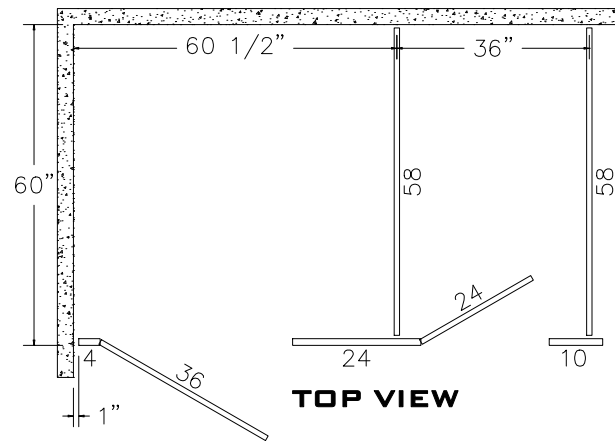

CEILING HUNG PLASTIC LAMINATE

FRONT VIEW

SIDE VIEW

TOP VIEW

ACCURATE PARTITIONS
P.O. BOX 287 LYONS, IL 60534