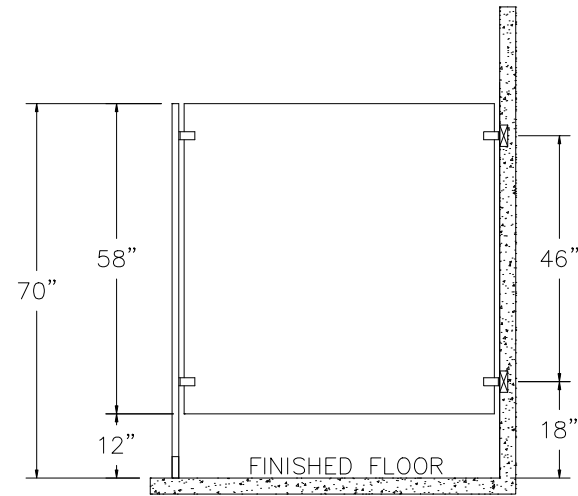

FLOOR MOUNTED PLASTIC LAMINATE

FRONT VIEW

SIDE VIEW

TOP VIEW

ACCURATE PARTITIONS
P.O. BOX 287 LYONS, IL 60534