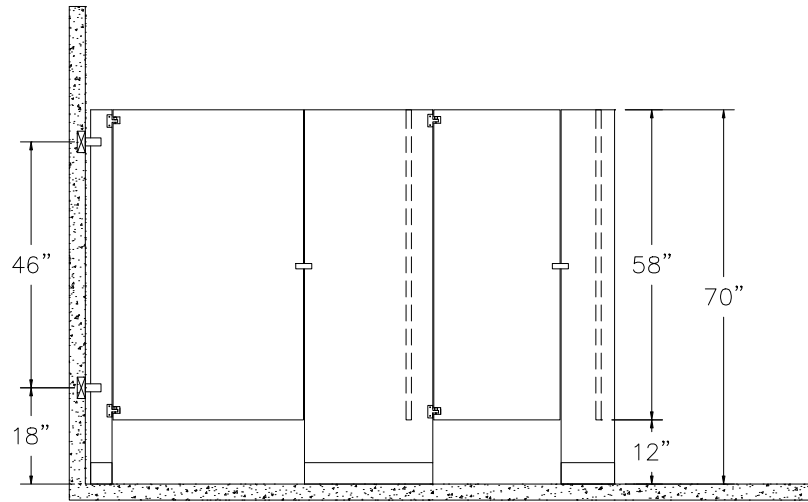

FLOOR MOUNTED PLASTIC LAMINATE

FRONT VIEW

SIDE VIEW

TOP VIEW

ACCURATE PARTITIONS
P.O. BOX 287 LYONS, IL 60534