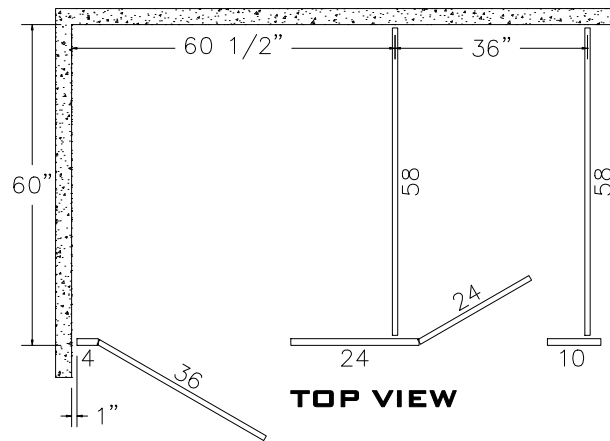

FLOOR MOUNTED PLASTIC LAMINATE

FRONT VIEW

SIDE VIEW

TOP VIEW

ACCURATE PARTITIONS
P.O. BOX 287 LYONS, IL 60534