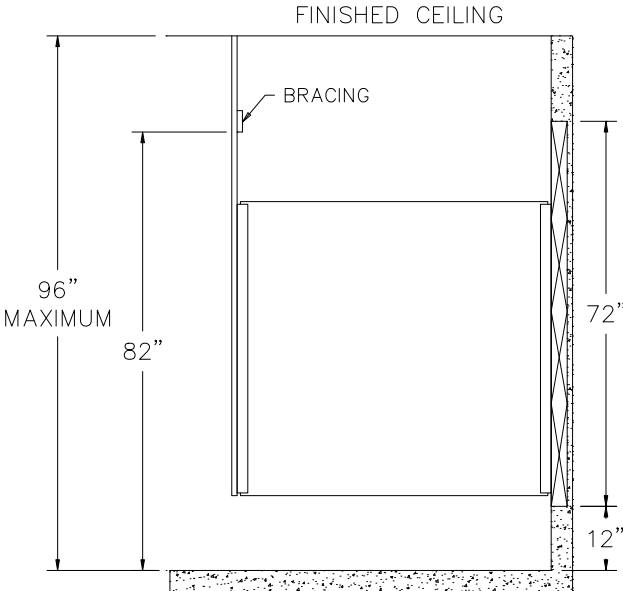

CEILING HUNG SOLID PLASTIC

FRONT VIEW

SIDE VIEW

TOP VIEW

ACCURATE PARTITIONS
P.O. BOX 287 LYONS, IL 60534