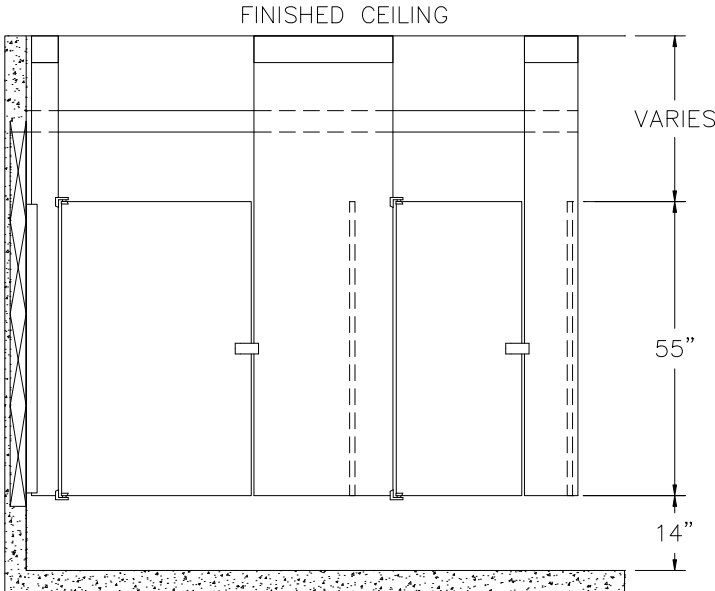

CEILING HUNG SOLID PLASTIC

FRONT VIEW

SIDE VIEW

TOP VIEW

ACCURATE PARTITIONS
P.O. BOX 287 LYONS, IL 60534