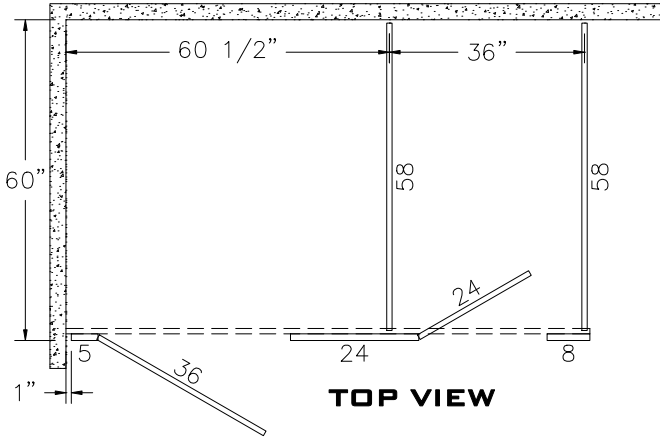

CEILING HUNG SOLID PLASTIC

FRONT VIEW

SIDE VIEW

TOP VIEW

ACCURATE PARTITIONS
P.O. BOX 287 LYONS, IL 60534