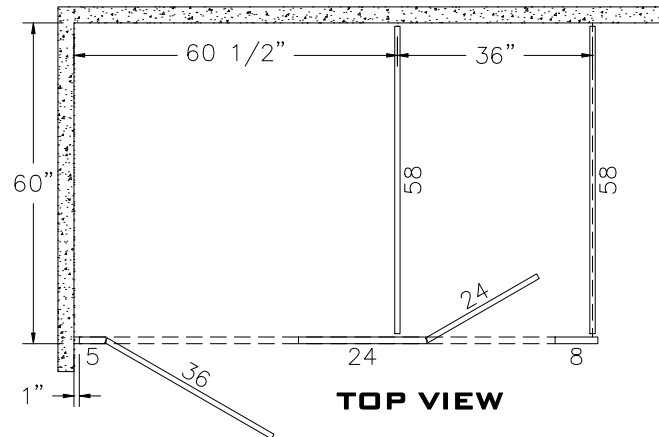

FLOOR TO CEILING SOLID PLASTIC

FRONT VIEW

SIDE VIEW

TOP VIEW

ACCURATE PARTITIONS
P.O. BOX 287 LYONS, IL 60534