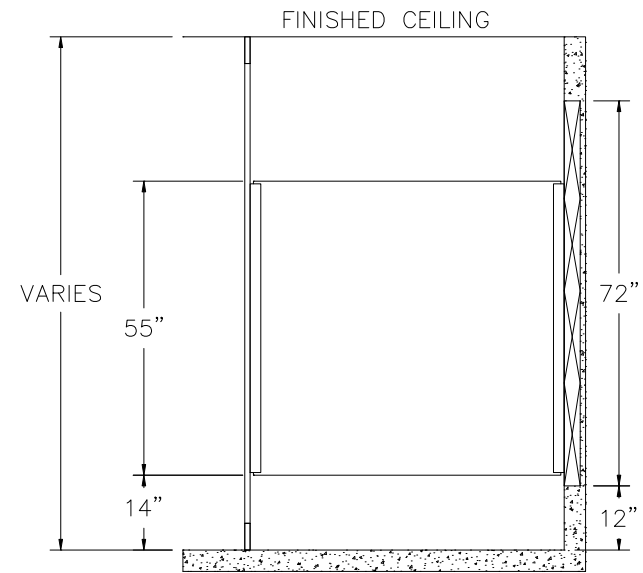

FLOOR TO CEILING SOLID PLASTIC

FRONT VIEW

SIDE VIEW

TOP VIEW

ACCURATE PARTITIONS
P.O. BOX 287 LYONS, IL 60534