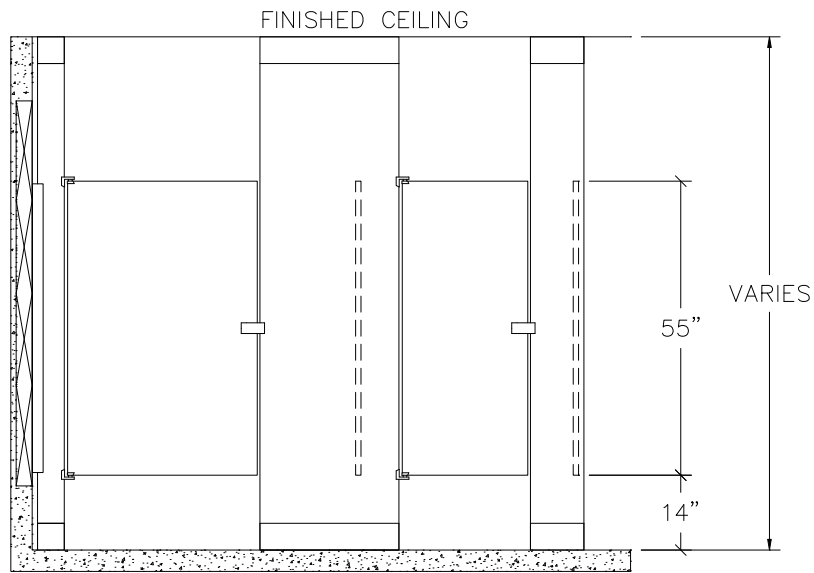

FLOOR TO CEILING SOLID PLASTIC

FRONT VIEW

SIDE VIEW

TOP VIEW

ACCURATE PARTITIONS
P.O. BOX 287 LYONS, IL 60534