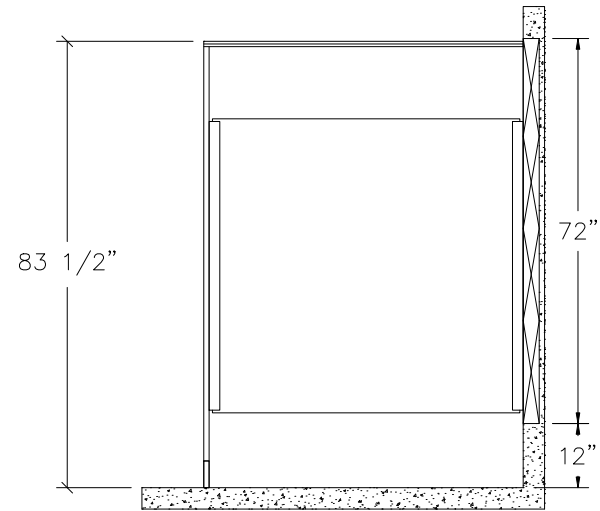

OVERHEAD BRACED SOLID PLASTIC

FRONT VIEW

SIDE VIEW

TOP VIEW

ACCURATE PARTITIONS
P.O. BOX 287 LYONS, IL 60534