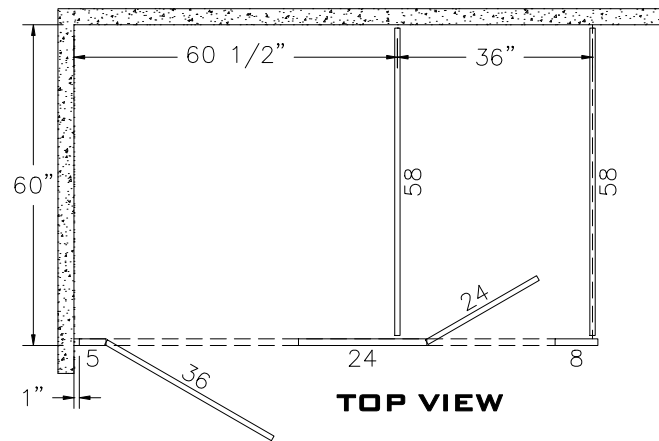

OVERHEAD BRACED SOLID PLASTIC

FRONT VIEW

SIDE VIEW

TOP VIEW

ACCURATE PARTITIONS
P.O. BOX 287 LYONS, IL 60534