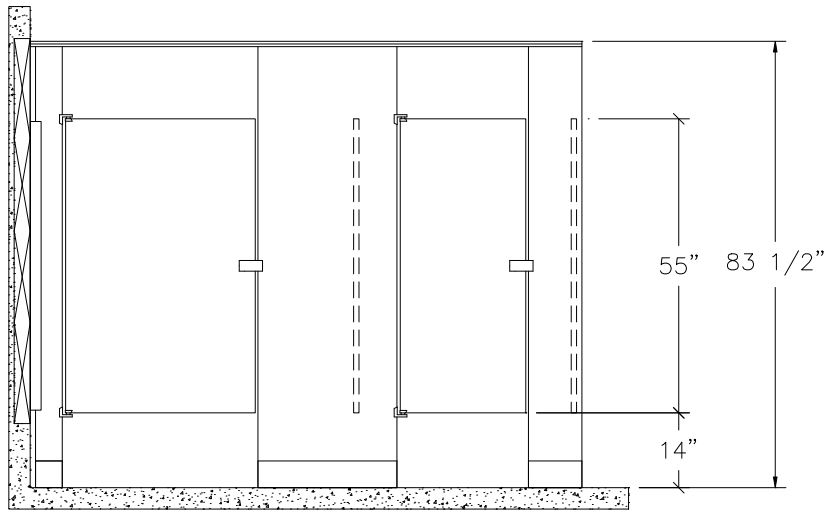

OVERHEAD BRACED SOLID PLASTIC

FRONT VIEW

SIDE VIEW

TOP VIEW

ACCURATE PARTITIONS
P.O. BOX 287 LYONS, IL 60534