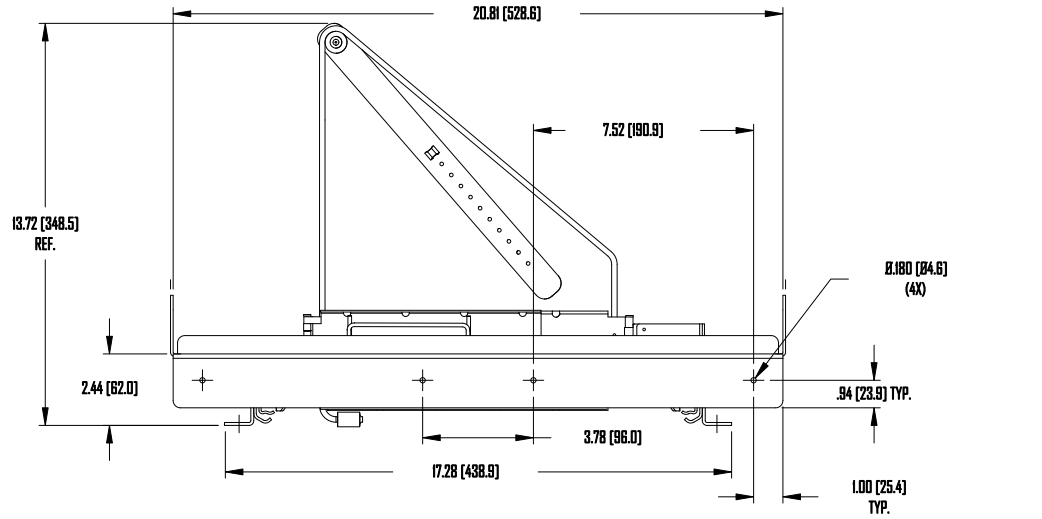

BOTTOM SWIVEL ASSEMBLY, CBMAC-050 WITH ASSEMBLED CABLE CARRIER, CCI-510 ARE SHOWN.

Accuride

N.T.S.

x

DOC

10-04

MEDIA ACCESS
CENTER

CBMAC-100