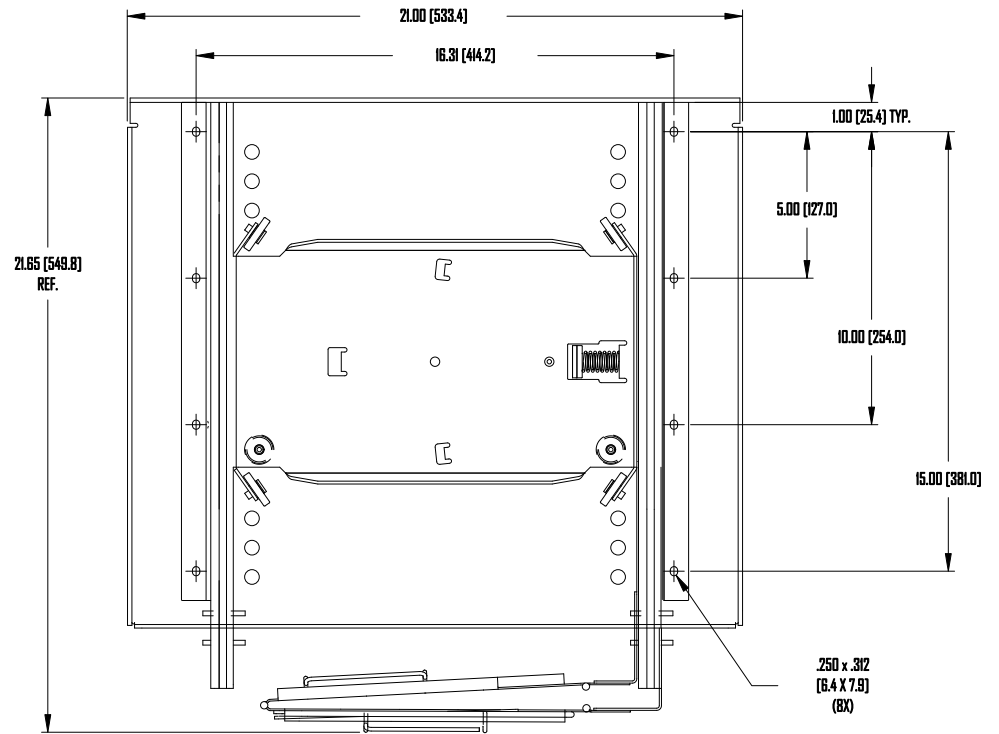

BOTTOM SWIVEL ASSEMBLY, CBMAC-050 WITH ASSEMBLED CABLE CARRIER, CCI-510 ARE SHOWN.

Accuride

N.T.S.

x

DOC

10-04

MEDIA ACCESS
CENTER

CBMAC-100