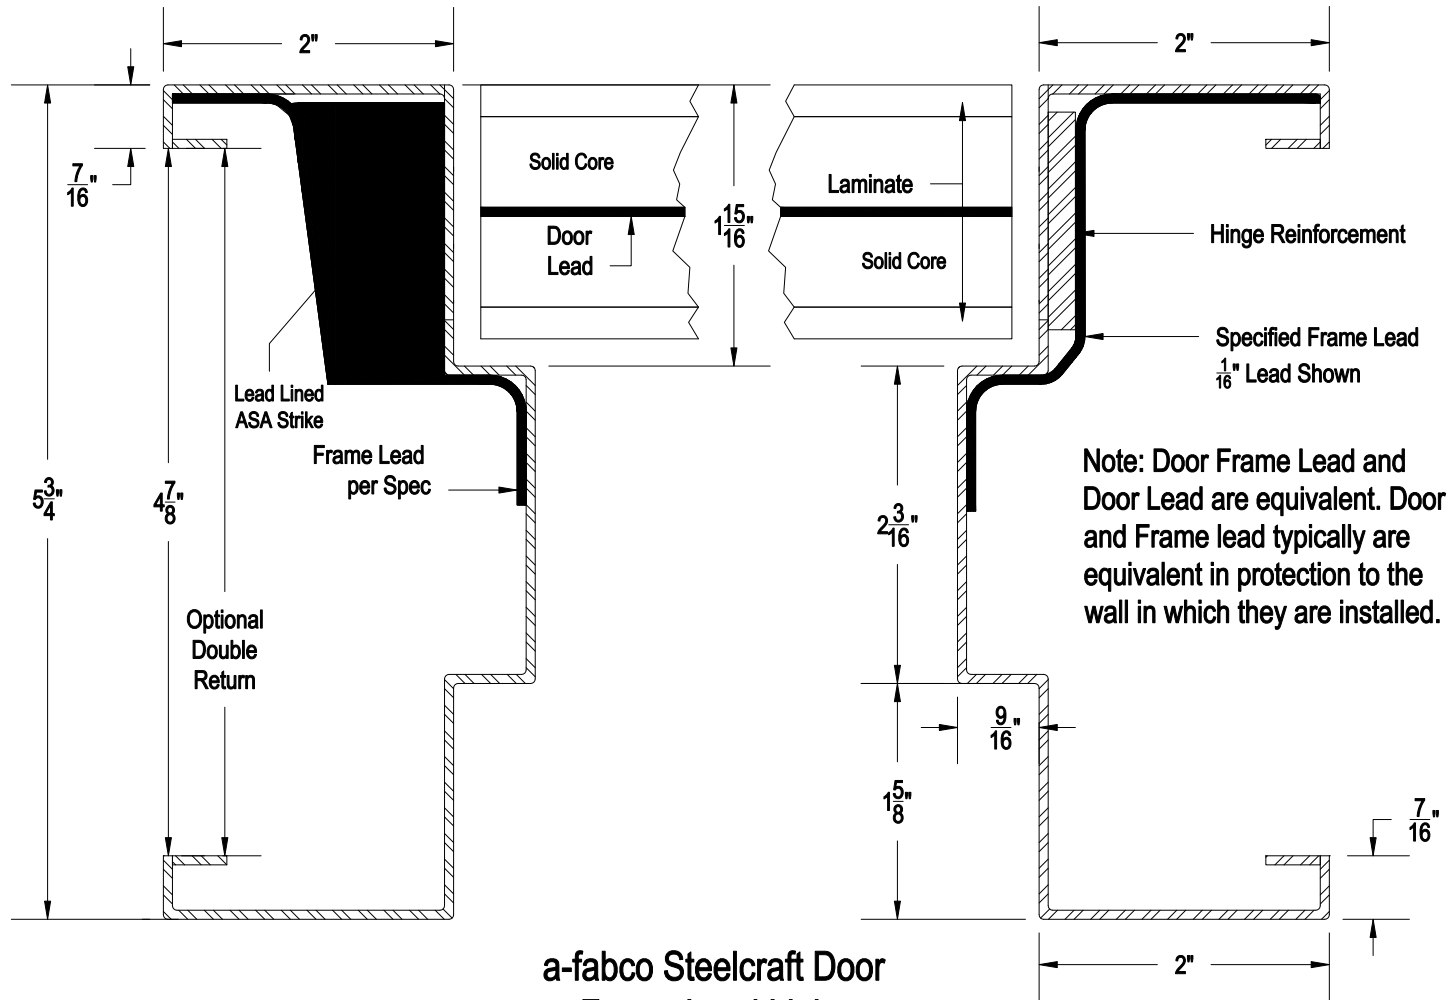

Radiation Source Side

**a-fabco Steelcraft Door
Frame Lead Lining
Inswing Door Shown**

a-fabco, inc. * 800-330-5323
Gibsonton, FL 33534
DRAWN BY: Allen Lynch
CLIENT : ARCAT AutoCAD Downloads
PROJ: X-ray & Radiation Protection * Sec. 13090
SUBJ: Steelcraft Lead Lined Door Frame - 2.1mm
DATE : December 17, 2008