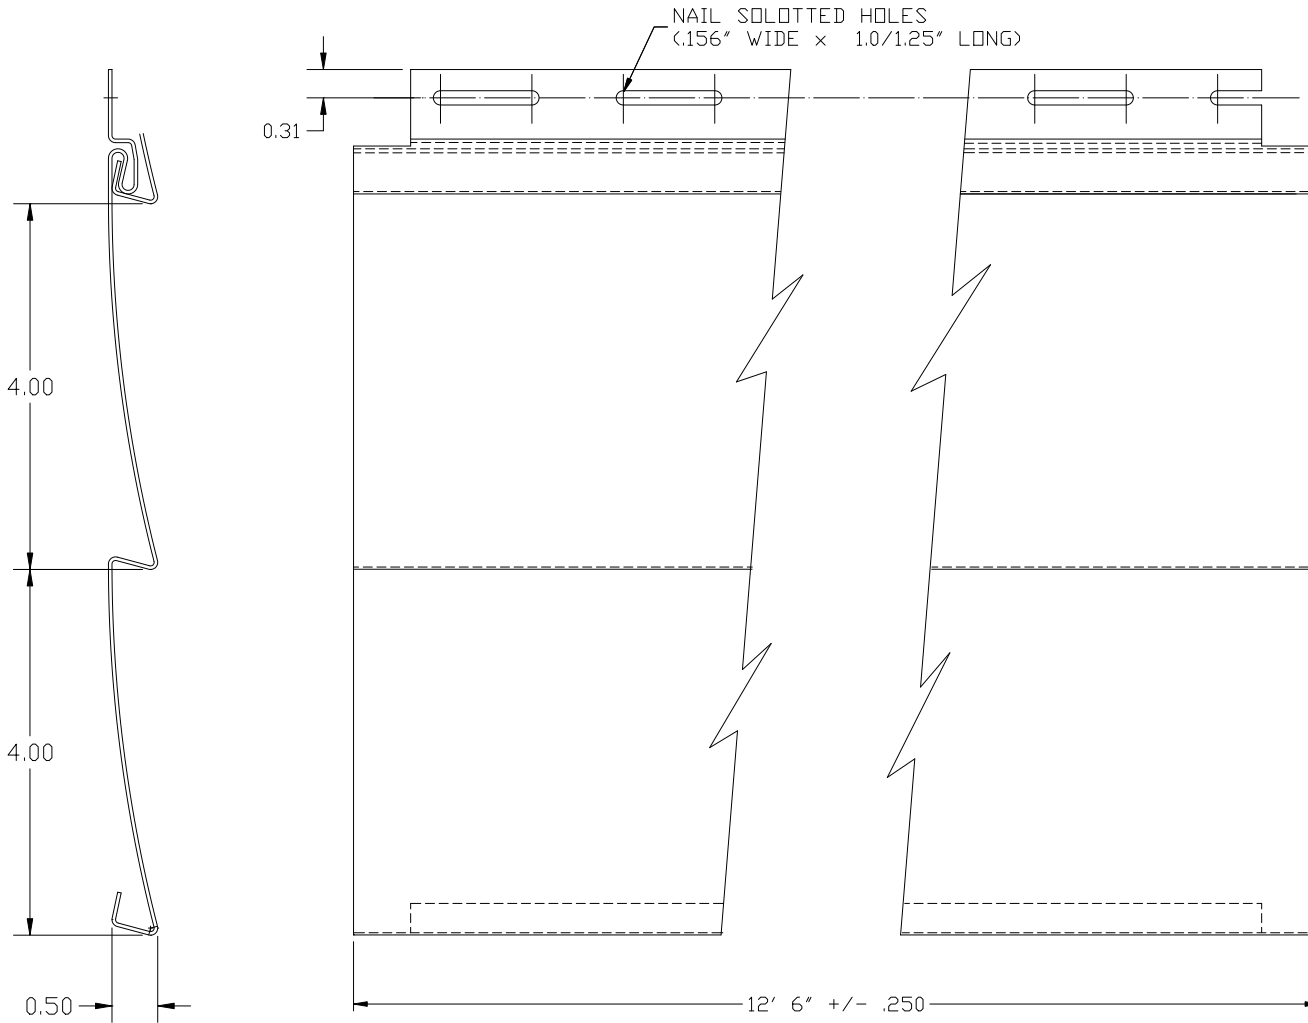

ITEM CODE: MB40  
FINISH: WOODGRAIN  
NOMINAL .042"  
LENGTH: 12' 6"

MEADOWBROOK DOUBLE 4"  
SCALE: 1"=2"