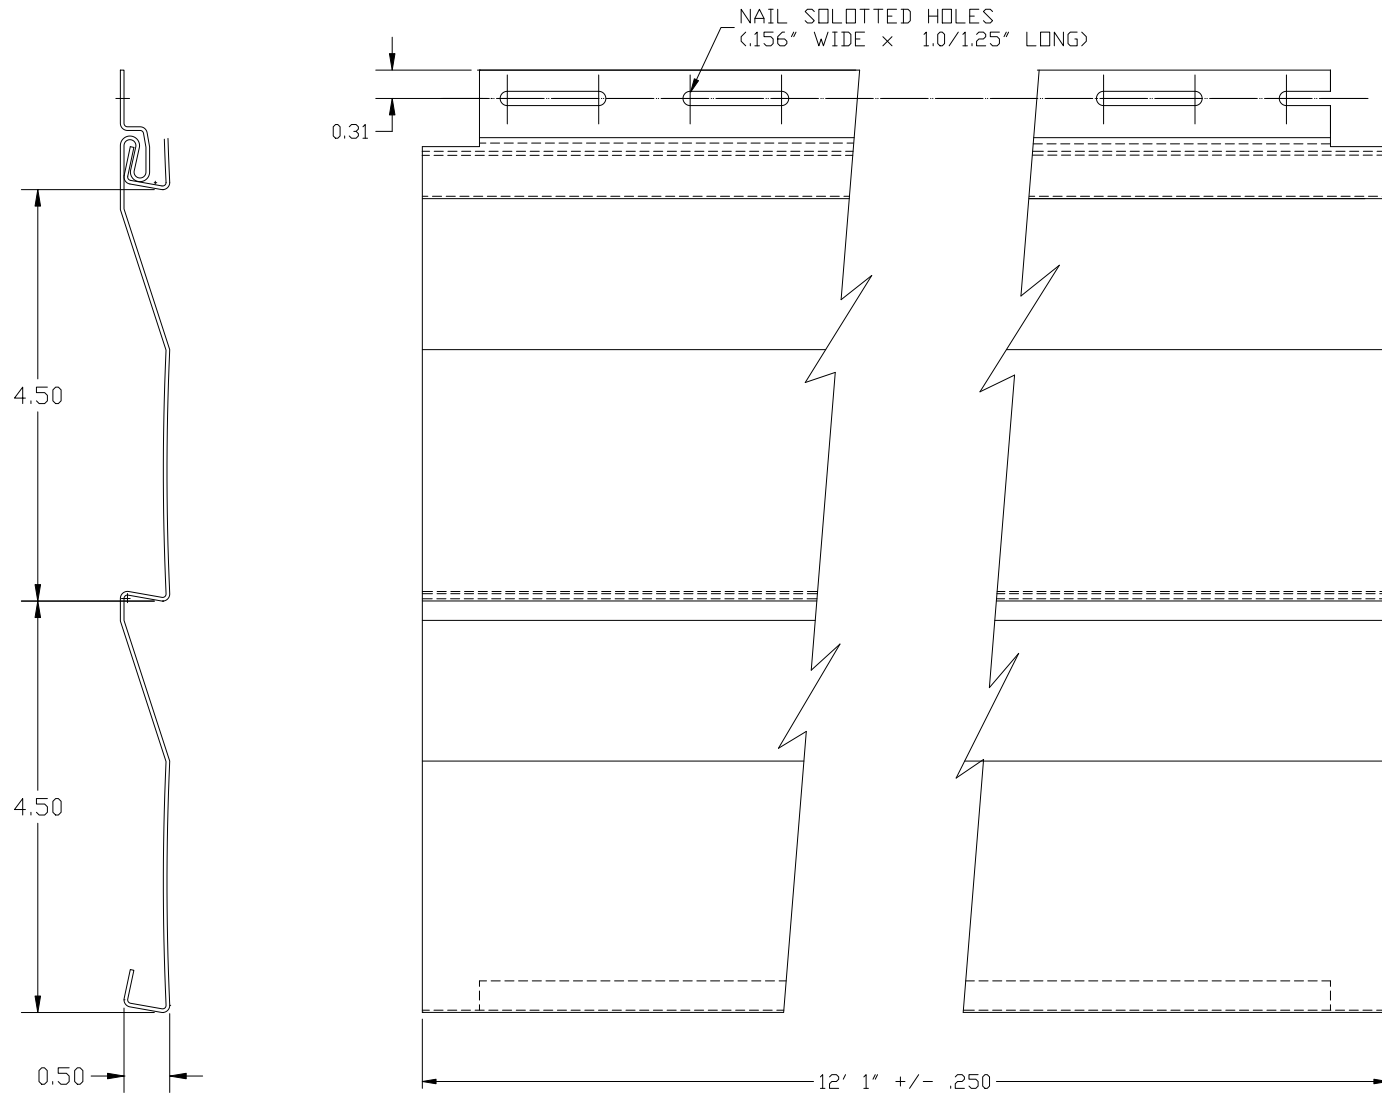

ITEM CODE: MBD45
FINISH: WOODGRAIN
MINIMAL .042"
LENGTH: 12' 1"

MEADOWBROOK DOUBLE 4-1/2" DUTCH LAP
SCALE: 1" = 2"