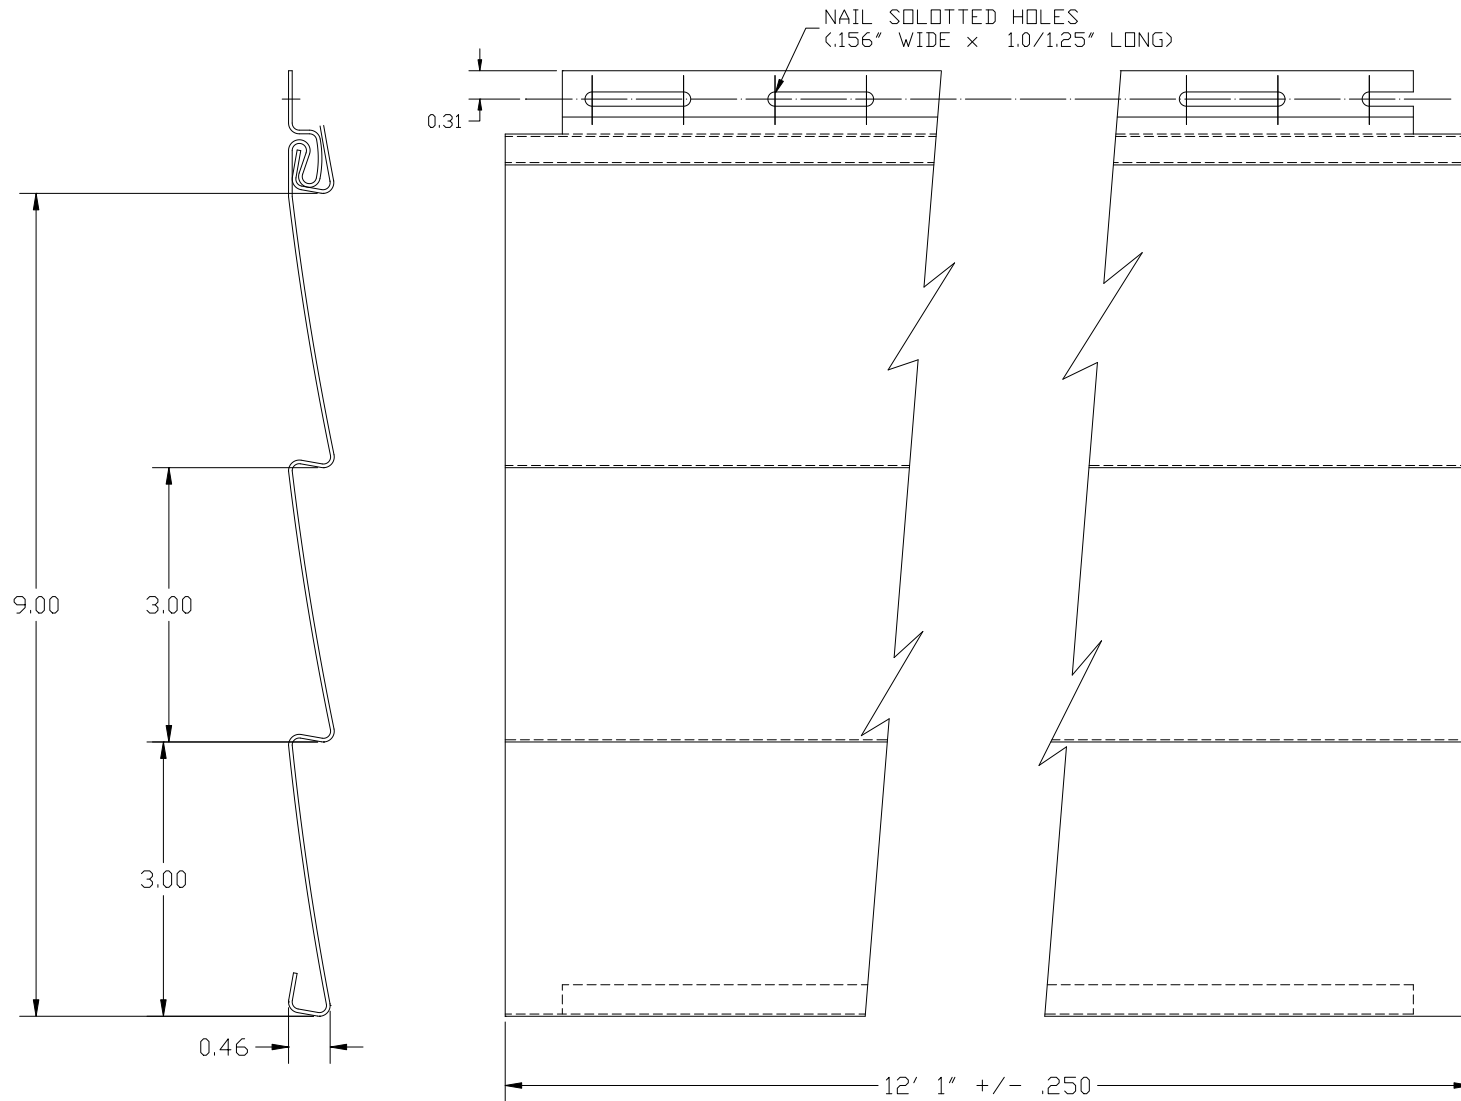

ITEM CODE: STV3
FINISH: SMOOTH
NOMINAL .044"
LENGTH: 12' 1"

SILHOUETTE TRIPLE 3"
SCALE: 1" = 2"