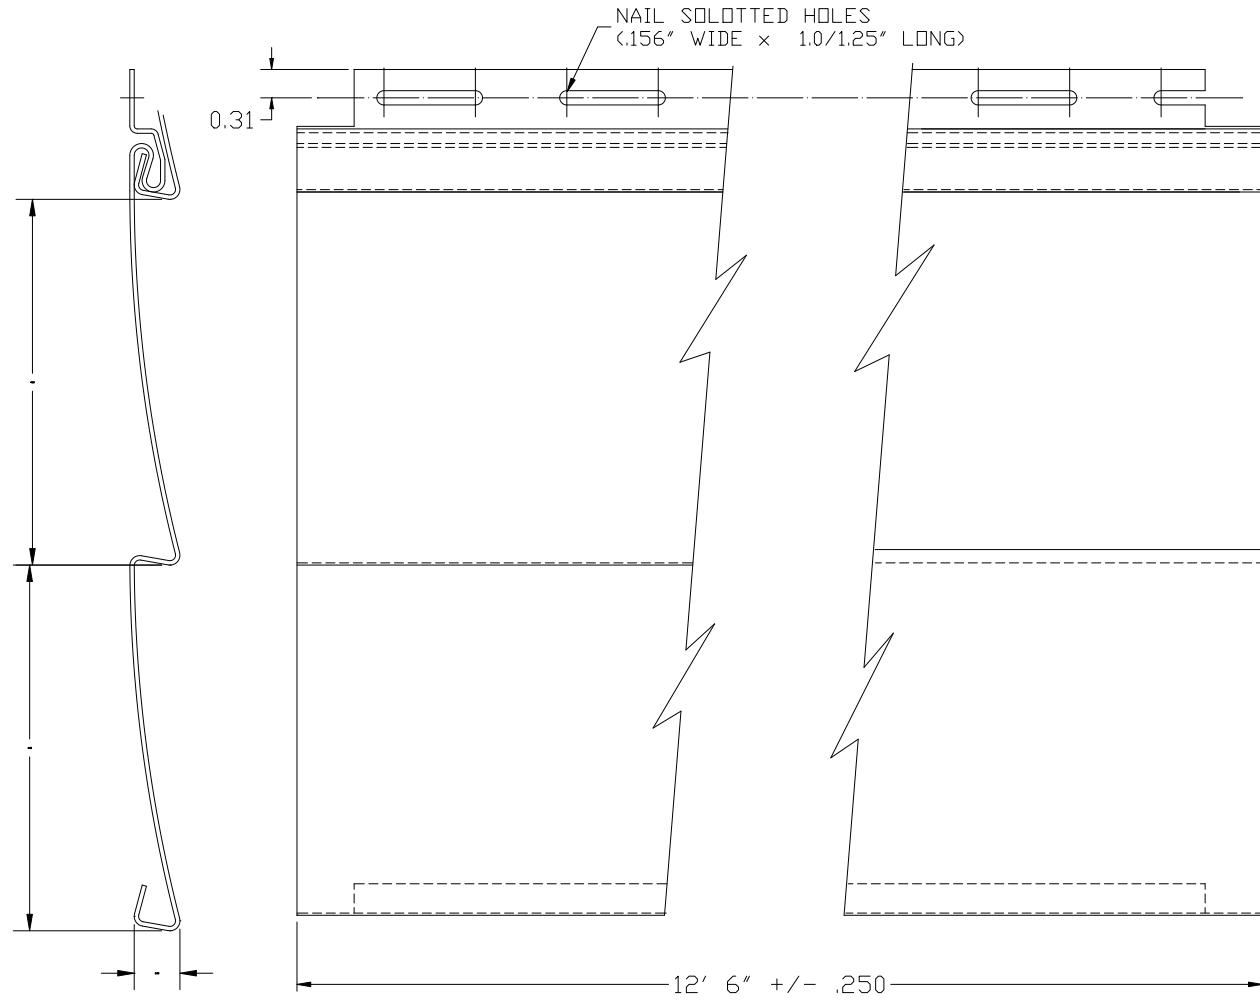

ITEM CODE: STV44
FINISH: SMOOTH
NOMINAL .044"
LENGTH: 12' 6"

SILHOUETTE DOUBLE 4"
SCALE: 1" = 2"