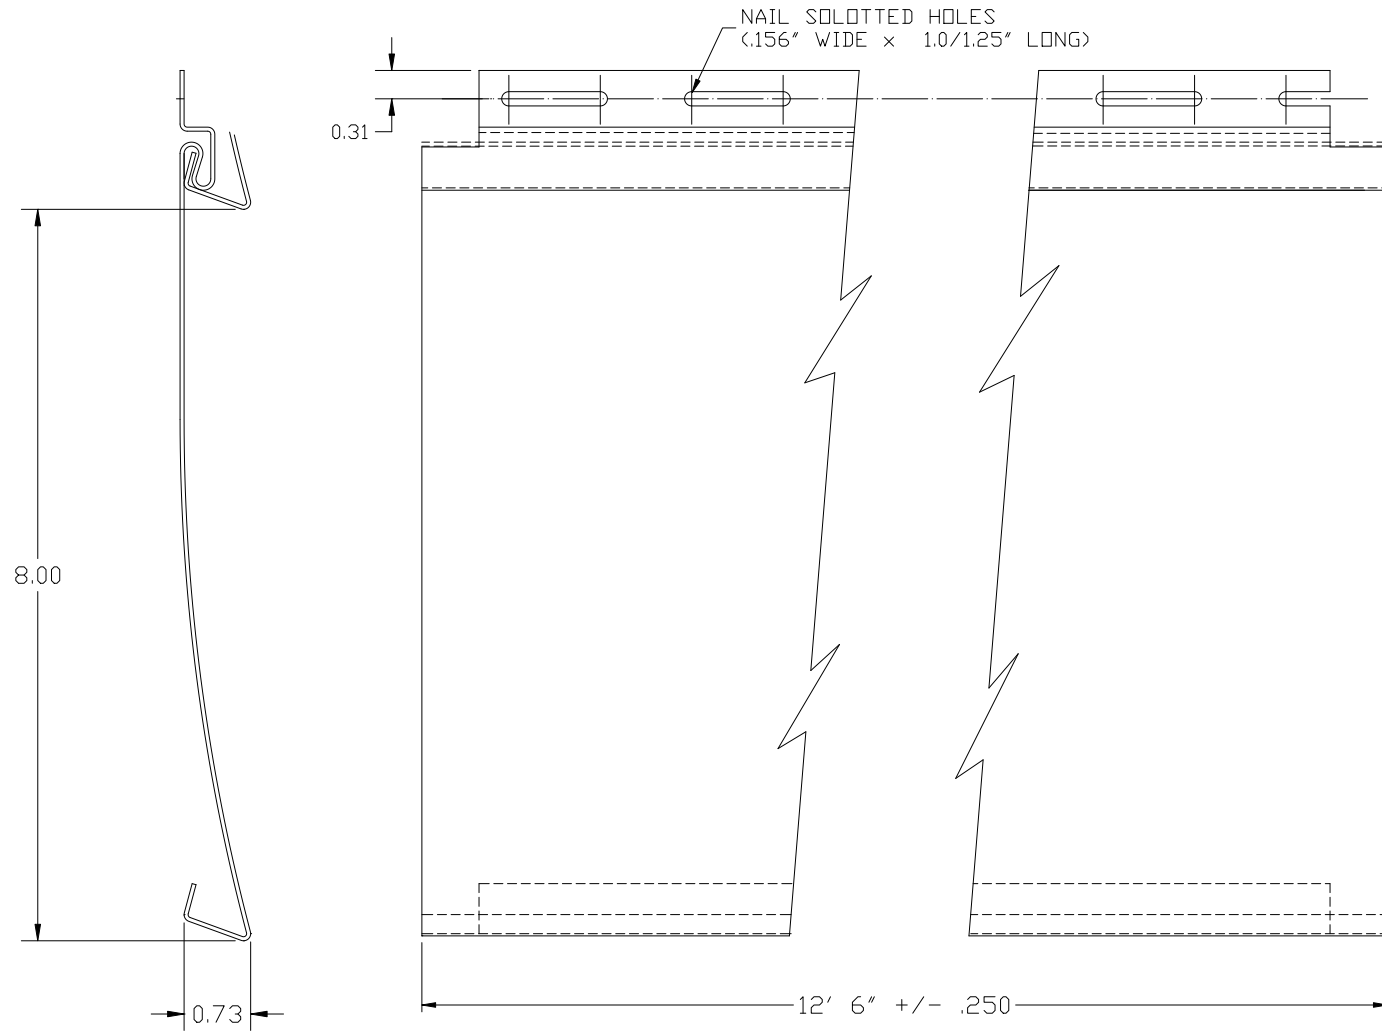

ITEM CODE: STV80  
FINISH: SMOOTH  
NOMINAL .048"  
LENGTH: 12' 6"

SILHOUETTE 8"  
SCALE: 1" = 2"