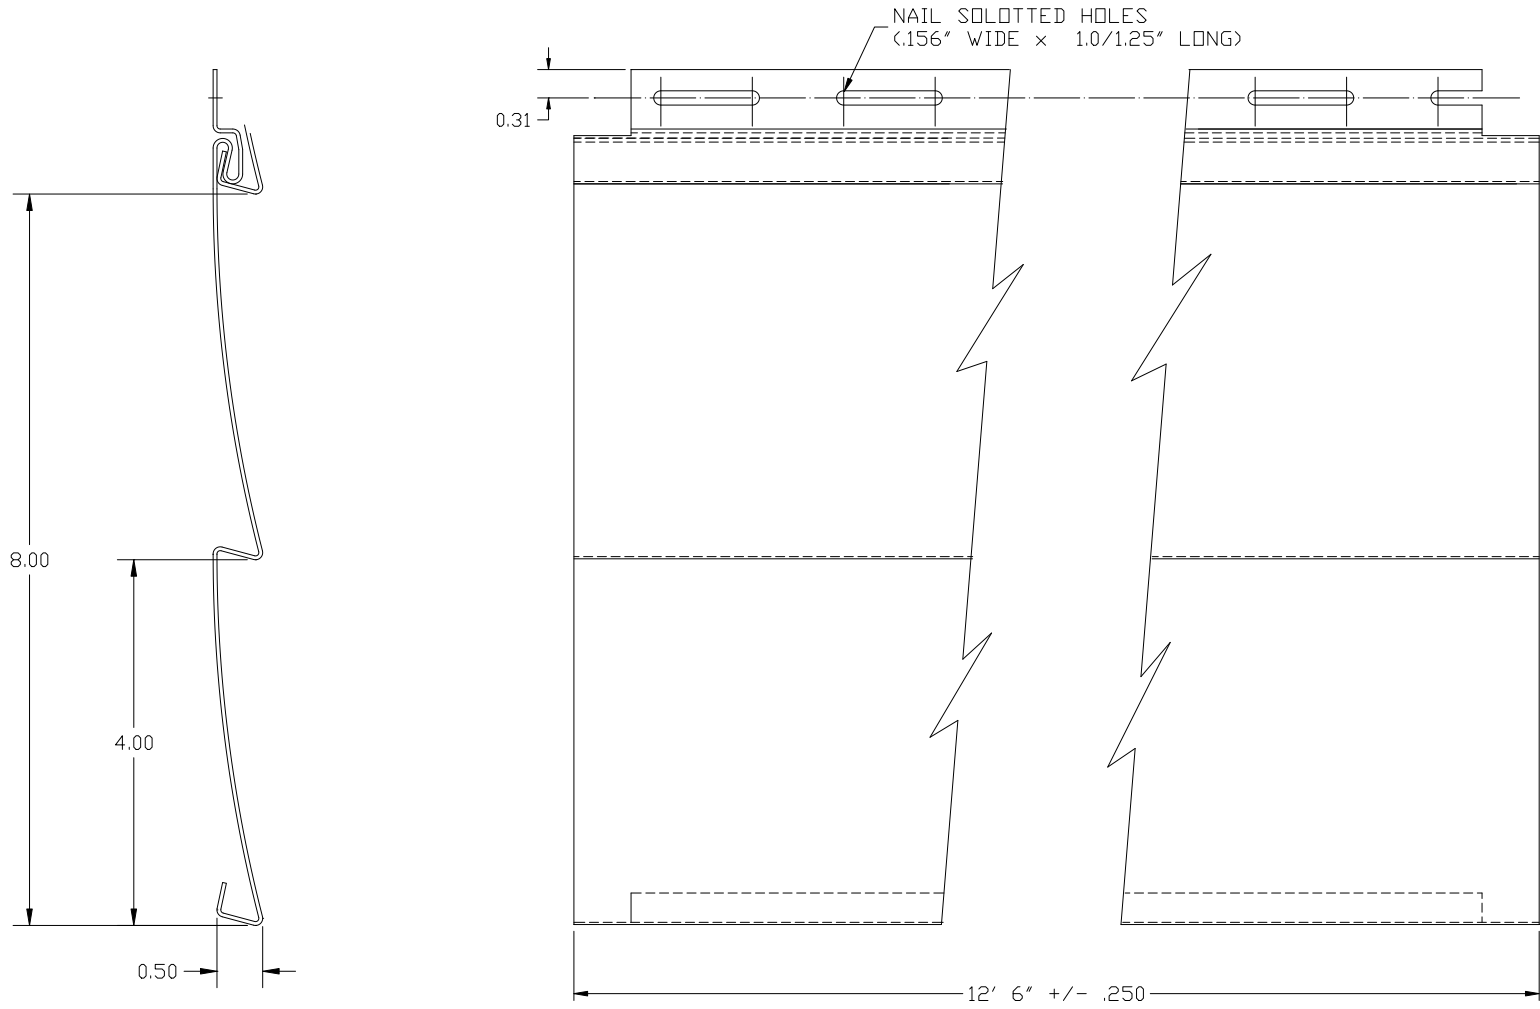

ITEM CODE: TRM40
FINISH: WOODGRAIN
NOMINAL .040"
LENGTH: 12' 6"

TRADE-MARKcg DOUBLE 4"
SCALE: 1"=2"