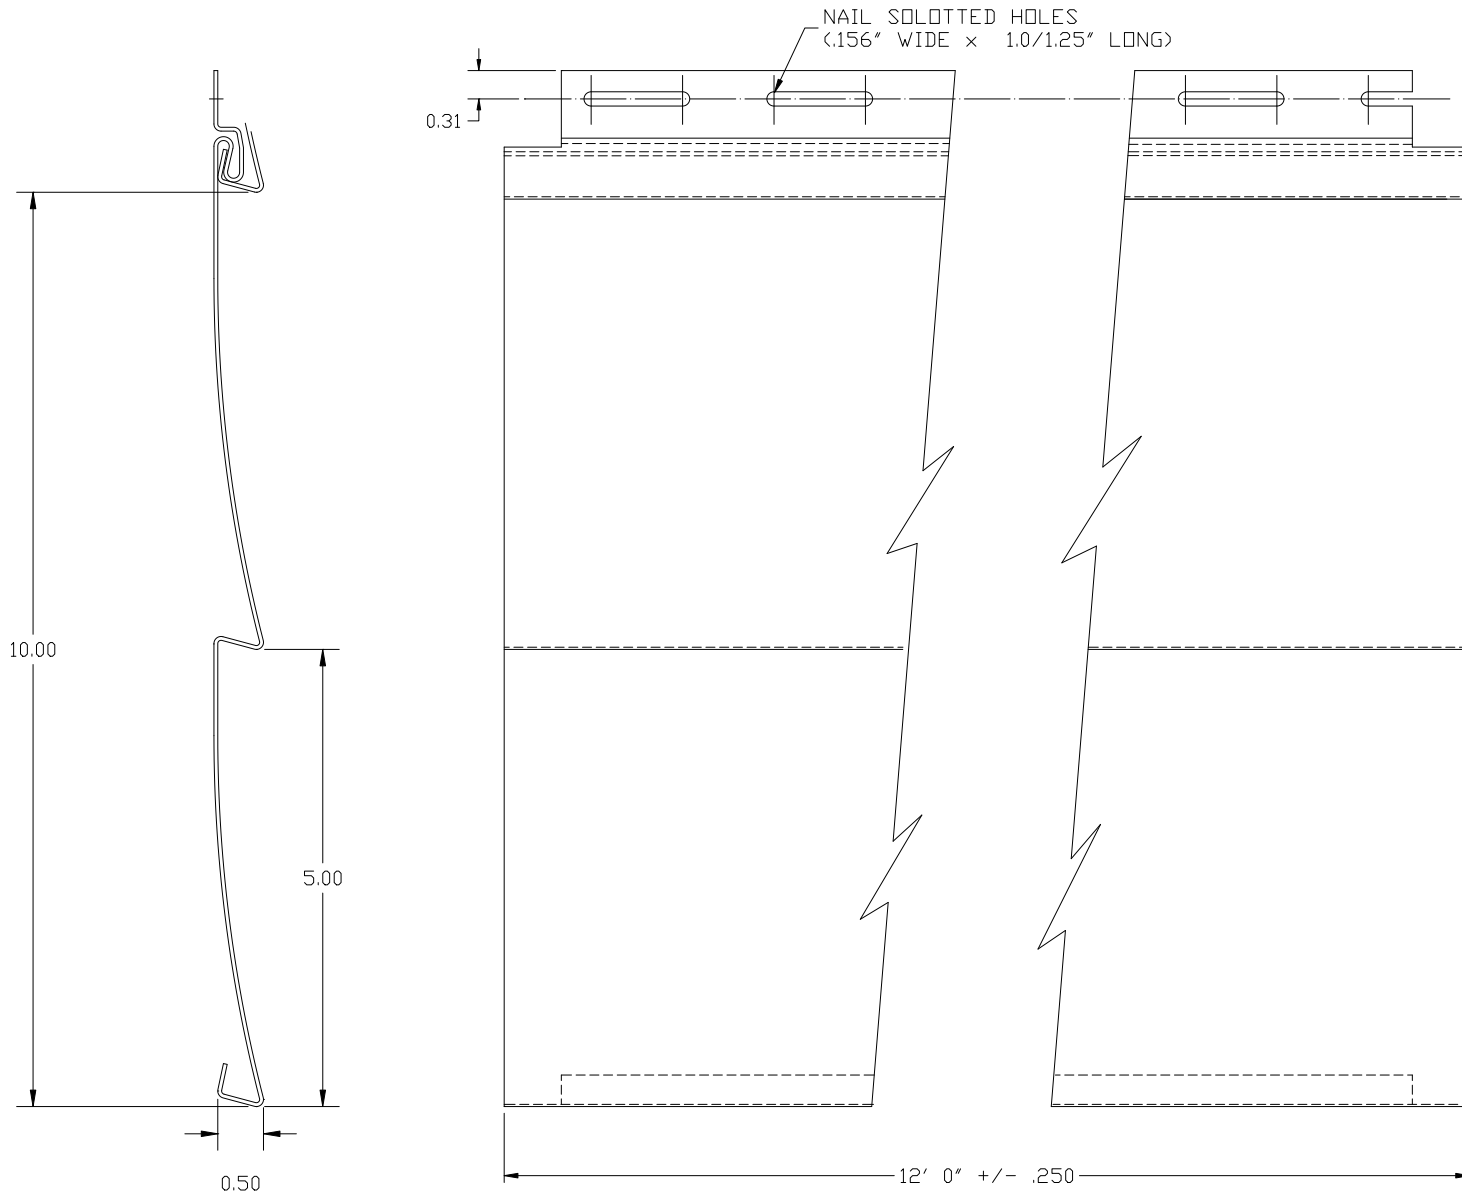

ITEM CODE: TRM50
FINISH: WOODGRAIN
NOMINAL .040"
LENGTH: 12'

TRADE-MARKcg DOUBLE 5"
SCALE: 1"=2"