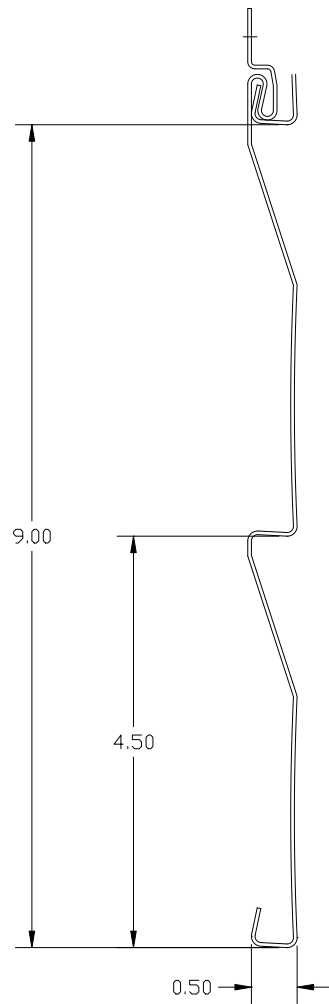

ITEM CODE: TRMD45
FINISH: SMOOTH
NOMINAL .040"
LENGTH: 12' 1"

TRADE-MARKcg DOUBLE 4-1/2" DUTCH LAP
SCALE: 1" = 2"