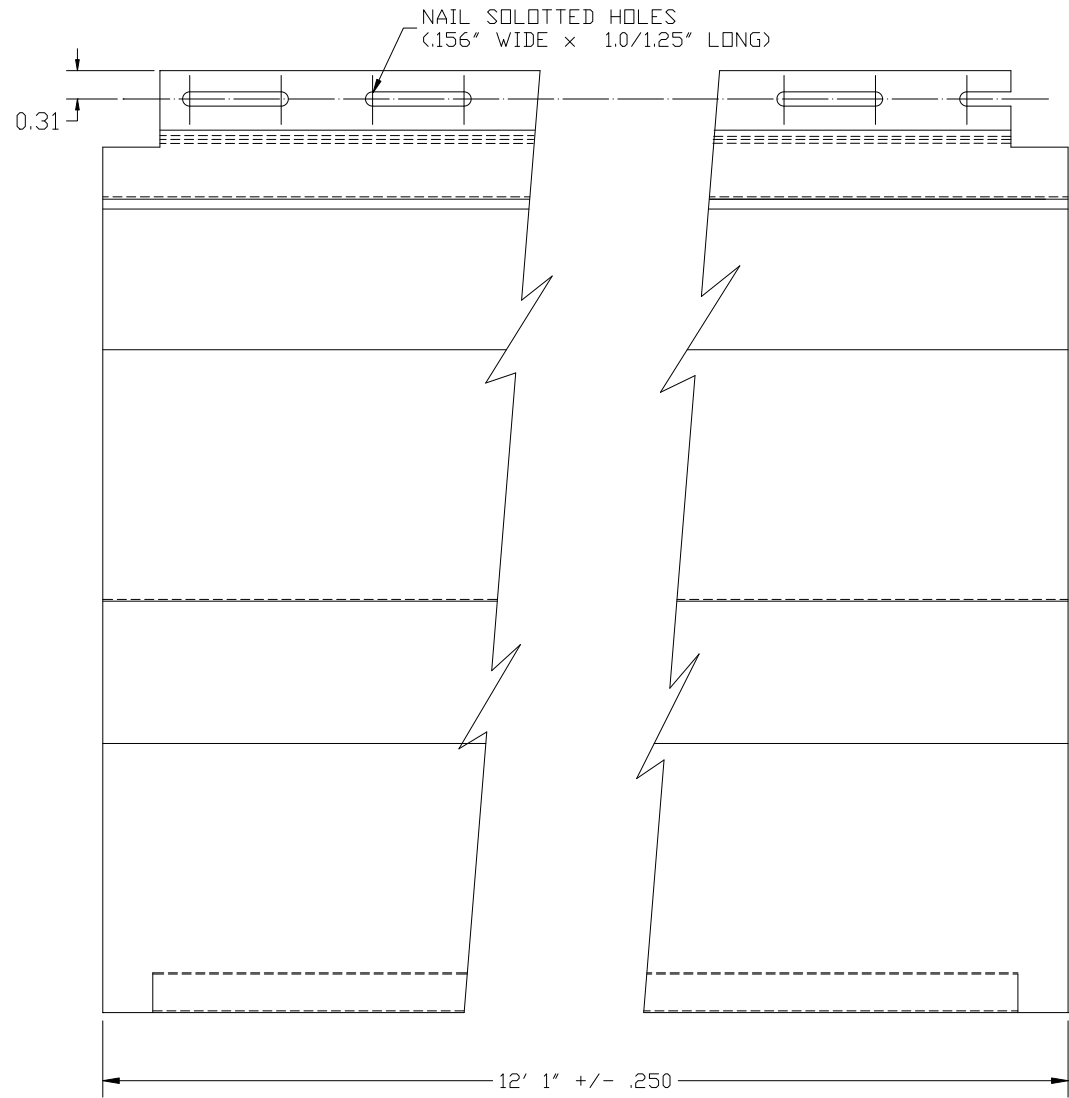

ITEM CODE: TRMD45
FINISH: SMOOTH
NOMINAL .040"
LENGTH: 12' 1"

TRADE-MARKcg DOUBLE 4-1/2" DUTCH LAP
SCALE: 1" = 2"