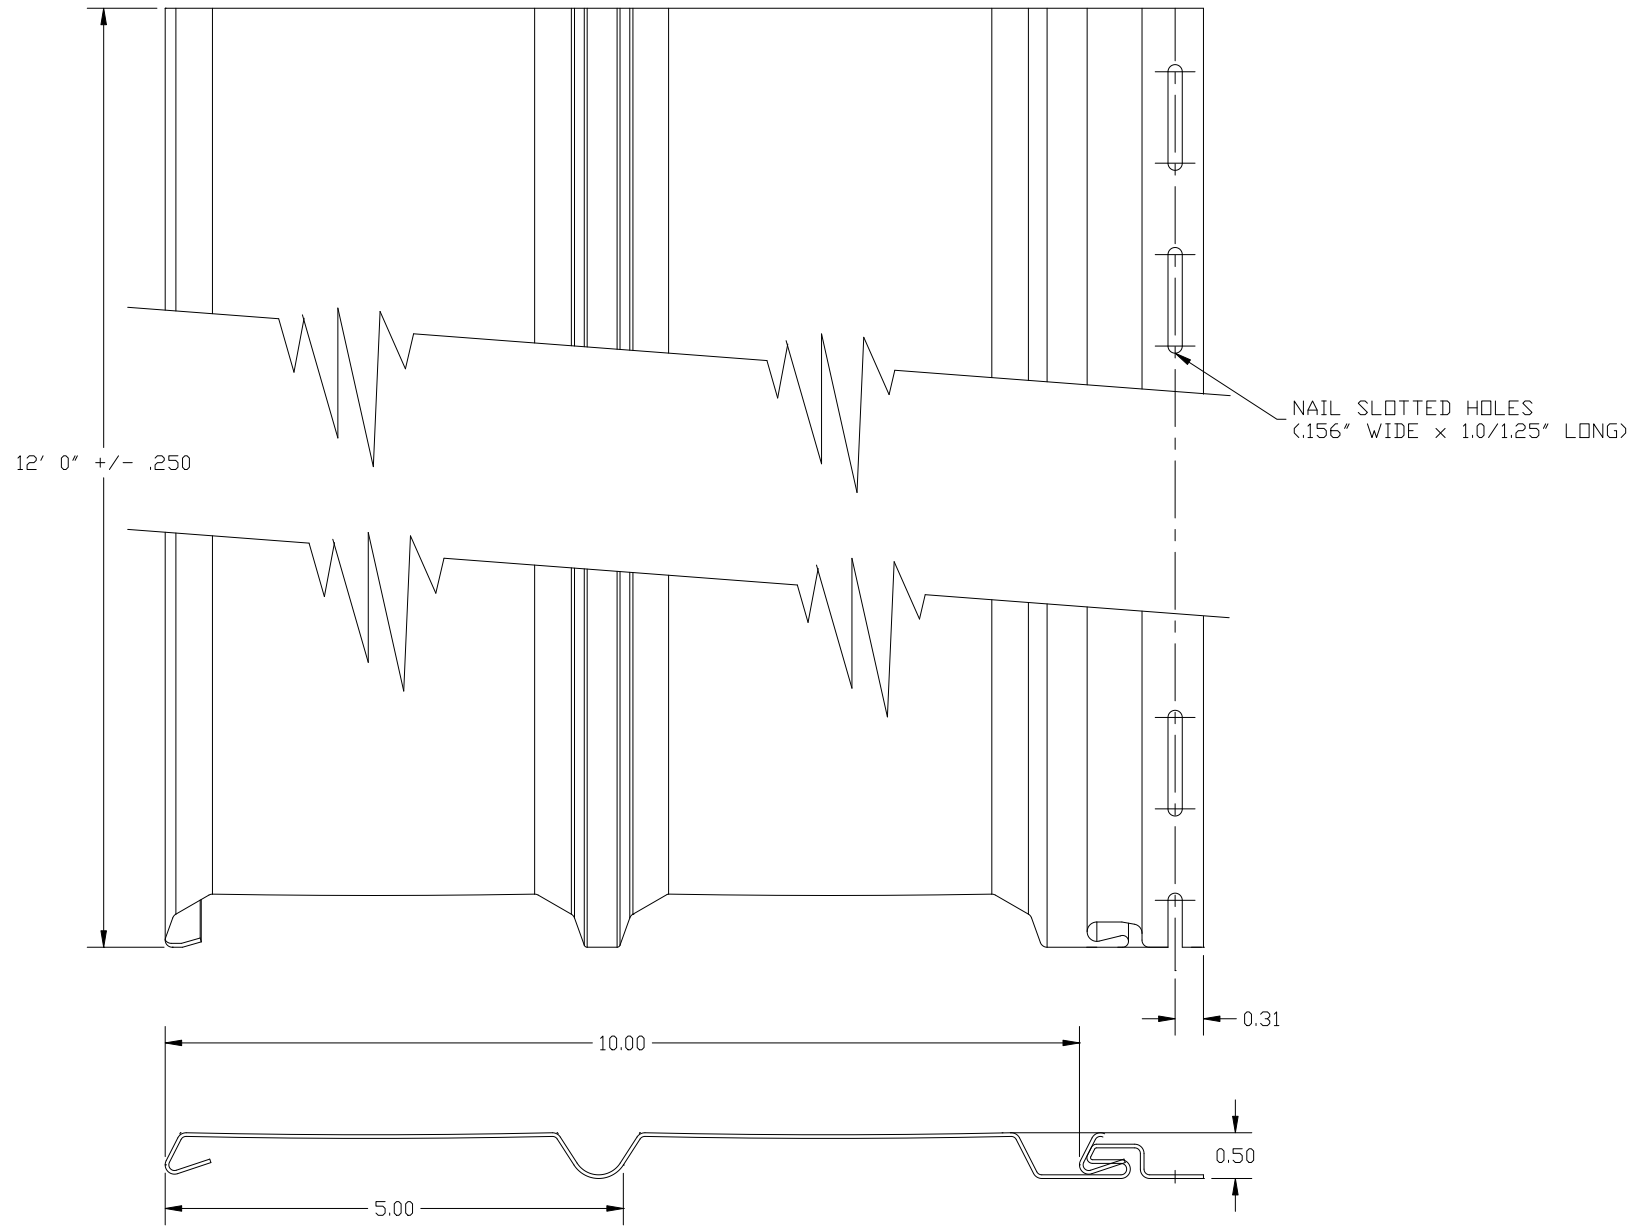

ITEM CODE: TRMSION  
FINISH: TEXTURED  
NOMIAL .040"  
LENGTH: 12'

TRAD-MARKc9 DOUBLE 5" SOFFIT  
SCALE: 1"=2"