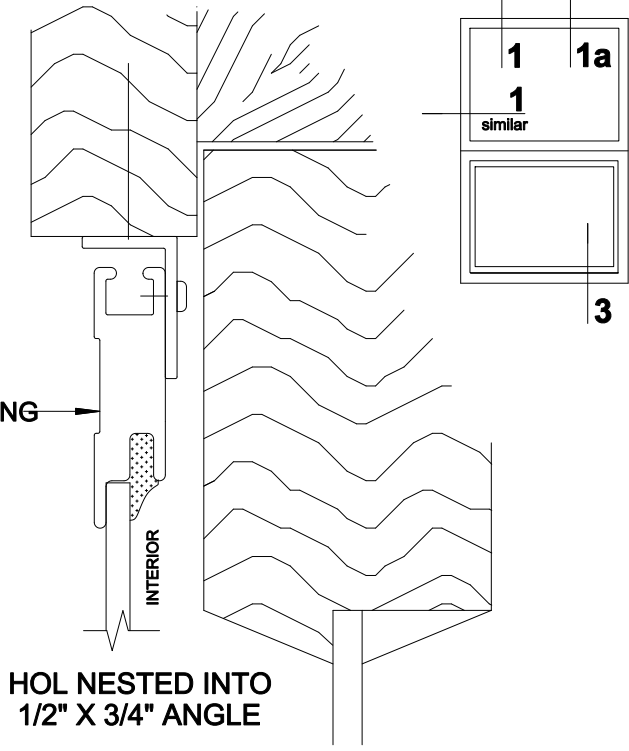

1 HEAD DETAIL
SCALE: FULL
JAMB SIMILAR

1a HEAD DETAIL
SCALE: FULL
JAMB SIMILAR

3 SILL DETAIL
SCALE: FULL

NOTE: INTERCHANGEABLE SCREEN AVAILABLE

PRODUCT
HISTORIC ONE LITE • HOL-B
EASTERN STYLE CASING

DWG. NO.
H-5