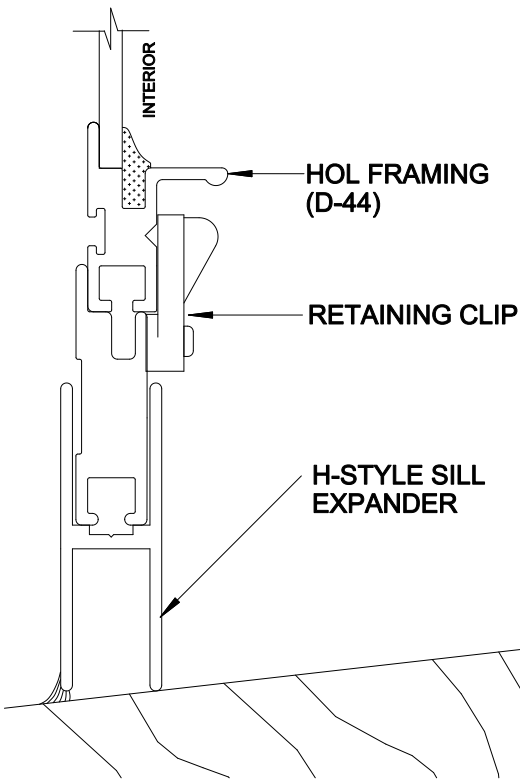

1 HEAD DETAIL
SCALE: FULL
JAMB SIMILAR

1a HEAD DETAIL
SCALE: FULL
JAMB SIMILAR

3 SILL DETAIL
SCALE: FULL

NOTE: INTERCHANGEABLE SCREEN AVAILABLE

PRODUCT
HISTORIC ONE LITE • HOL-B
EASTERN STYLE CASING

DWG. NO.
H-5